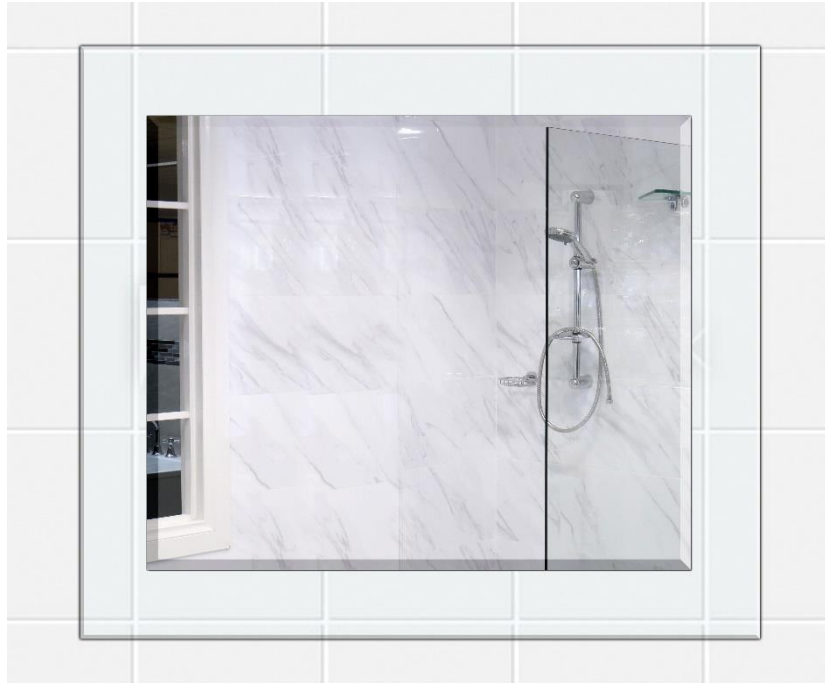

# Ablaze Contractor Range Mirror

BCLFL Series - Clear Float Glass Mirror

Stock Code	Size (mm)	Mount Type
BCLFL03	900 x 750 x 9	Hangers