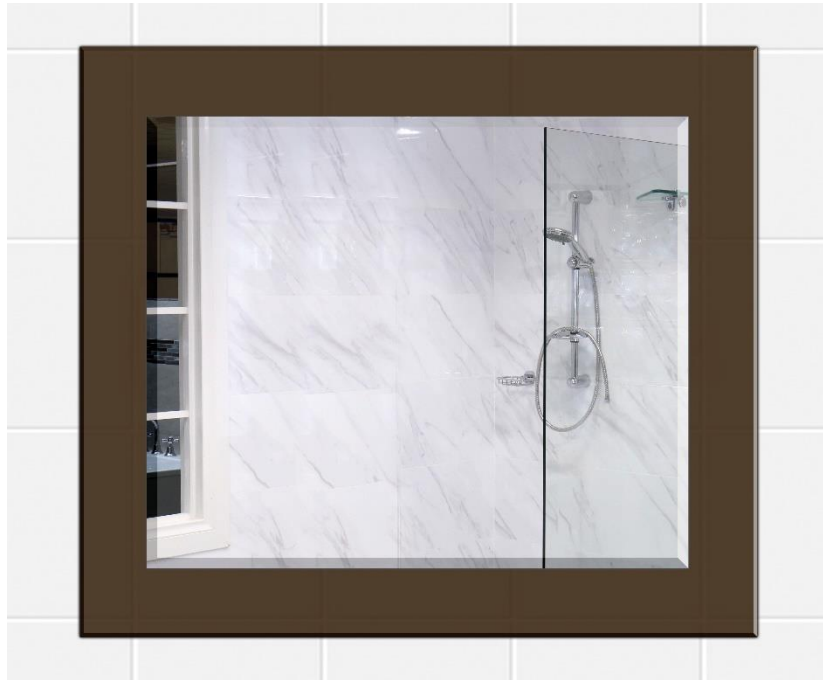

Ablaze Contractor Range Mirror

BGLFL Series – Grey Float Glass Mirror

Stock Code	Size (mm)	Mount Type
BGLFL03	900 x 750 x 9	Hangers