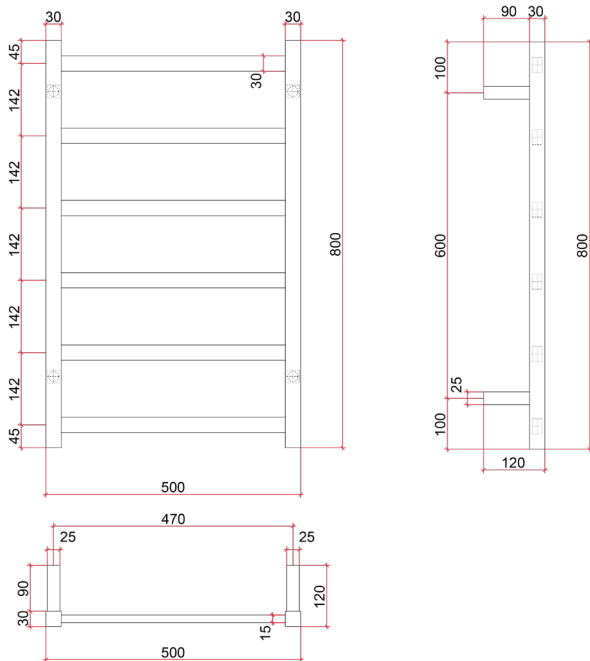

# Thermorail 240V Ladder Towel Rail

Electric Heated Towel Rail for use in bathrooms

Note: All dimensions are in millimeters (mm)

Stock Code	Finish	Size (mm)	Output (W)	No. of Bars
BS28M	Polished Stainless Steel	W500 x H800 x D120	81	6

**Seven year warranty**

**Safe for use in bathrooms**

**Quality stainless steel**

**Dry electric element**

**Hardwired or plug-in**

**Multiflex wiring on all legs**

**Horizontal and vertical bar sizes**

**1.8m lead on rail**