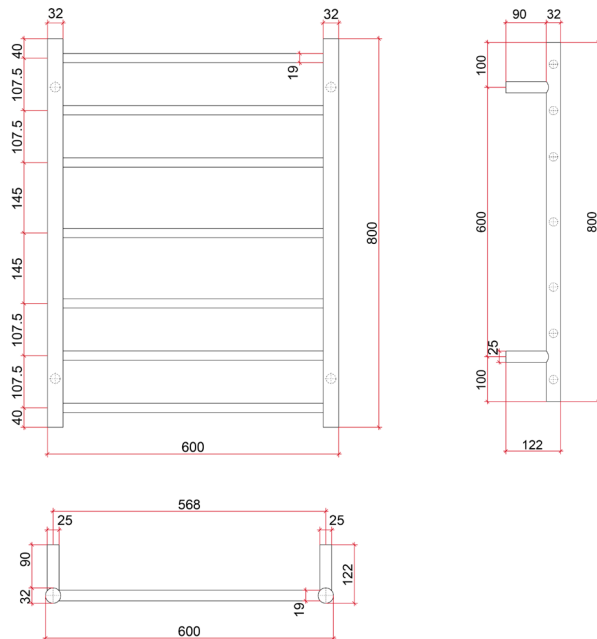

Thermorail 240V Ladder Towel Rail

Electric Heated Towel Rail for use in bathrooms

Note: All dimensions are in millimeters (mm)

Stock Code	Finish	Size (mm)	Output (W)	No. of Bars
BS44M	Polished Stainless Steel	W600 x H800 x D122	80	7

Seven year warranty

Safe for use in bathrooms

Quality stainless steel

Dry electric Element

Hardwired or plug-in

Multiflex wiring on all legs

Horizontal and vertical bar sizes

1.8m lead on rail