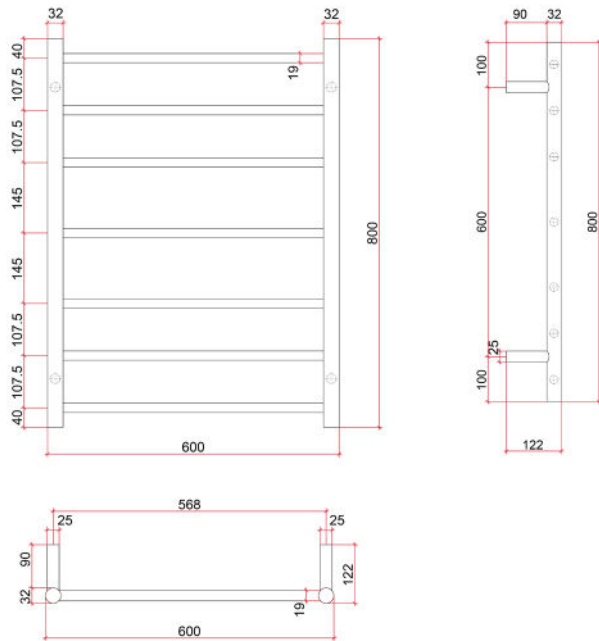

Thermorail 240V Ladder Towel Rail

Electric Heated Towel Rail for use in bathrooms

Note: All dimensions are in millimeters (mm)

Stock Code	Finish	Size (mm)	Output (W)	No. of Bars
BS44MW	Satin White	W600 x H800 x D122	80	7

Seven year warranty

Safe for use in bathrooms

Quality stainless steel

Dry electric element

Hardwired or plug-in

Multiflex wiring on all legs

Horizontal and vertical bar sizes

1.8m lead on rail