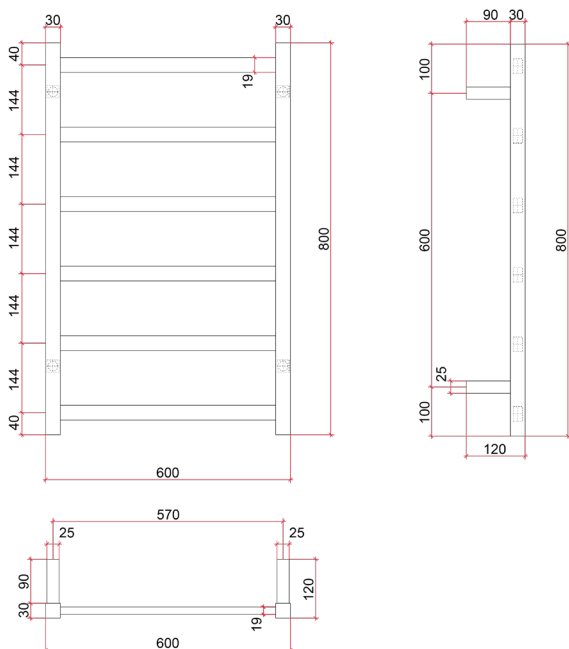

Thermorail 240V Ladder Towel Rail

Electric Heated Towel Rail for use in bathrooms

Note: All dimensions are in millimeters (mm)

Stock Code	Finish	Size (mm)	Output (W)	No. of Bars
BS48MB	Matt Black	W600 x H800 x D120	104	6

Seven year warranty

Safe for use in bathrooms

Quality stainless steel

Dry electric element

Hardwired or plug-in

Multiflex wiring on all legs

Horizontal and vertical bar sizes

1.8m lead on rail

PLEASE NOTE: Specifications are for information purposes only. Whilst every effort has been made to ensure the product specifications are accurate, due to continuing product development and improvement the specifications are subject to change. Specifications can be used to rough in and fit timber supports in the wall however we recommend no holes are drilled without having the product on site or verifying the details with the manufacturer. Thermogroup cannot be held liable or responsible for errors due to updated specifications.