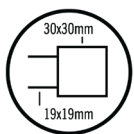

Thermorail 240V Ladder Towel Rail

Electric Heated Towel Rail for use in bathrooms

Note: All dimensions are in millimeters (mm)

Stock Code	Finish	Size (mm)	Output (W)	No. of Bars
BS48MB	Matt Black	W600 x H800 x D120	104	6

Seven year warranty

Safe for use in bathrooms

Quality stainless steel

Dry electric element

Hardwired or plug-in

Multiflex wiring on all legs

Horizontal and vertical bar sizes

1.8m lead on rail