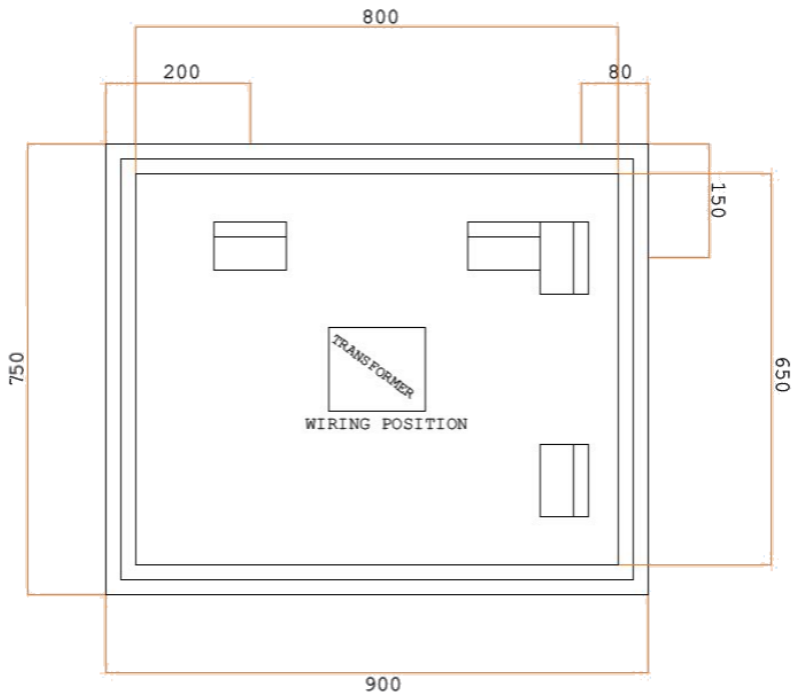

Ablaze Contractor Back-lit Mirrors

Stock Code	Light	Size (mm)	Output (W)
BSL97C	Cool	900 x 750 x 45	8 Watts