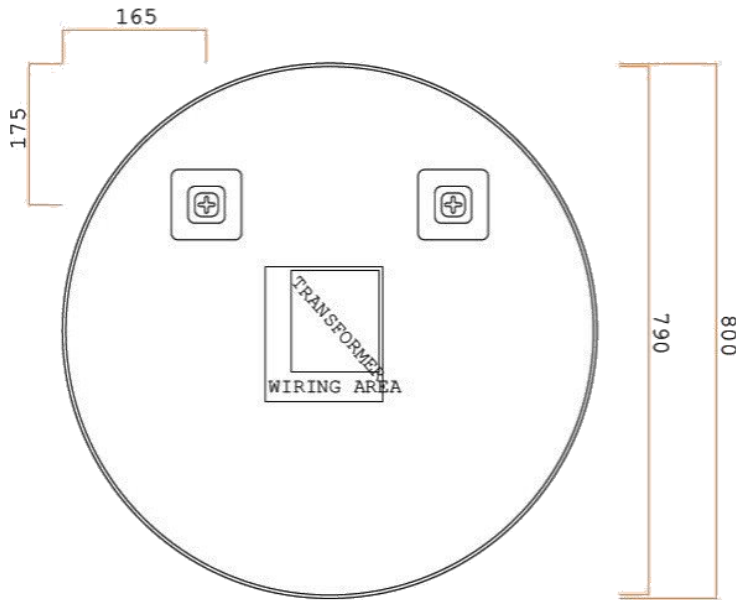

Ablaze Contractor Back-lit Mirrors

Stock Code	Light	Size (mm)	Output (W)
BSM80C	Cool	800ø x 25	10.5 Watts