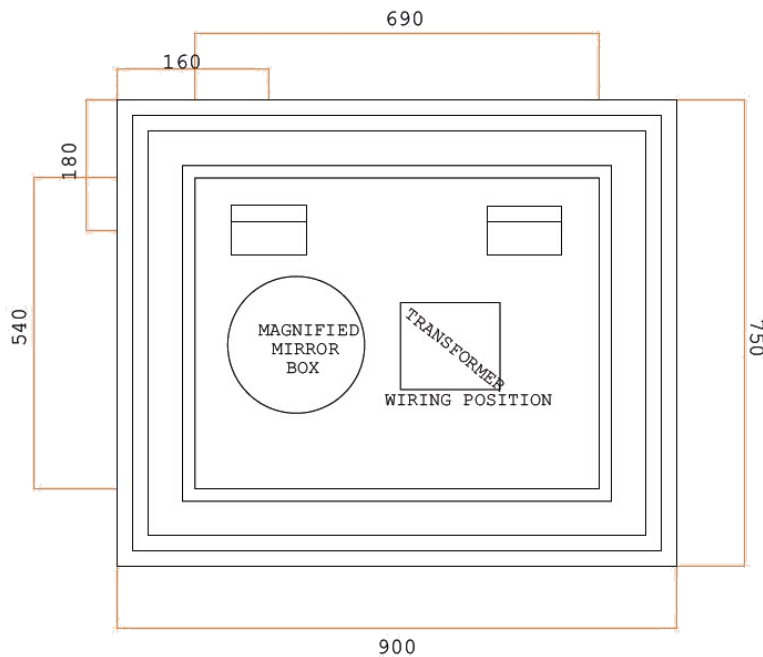

Ablaze Contractor Back-lit Mirrors

Stock Code	Light	Size WxHxD (mm)	Output (W)
BSM97C	Cool	900 x 750 x 45	14 Watts