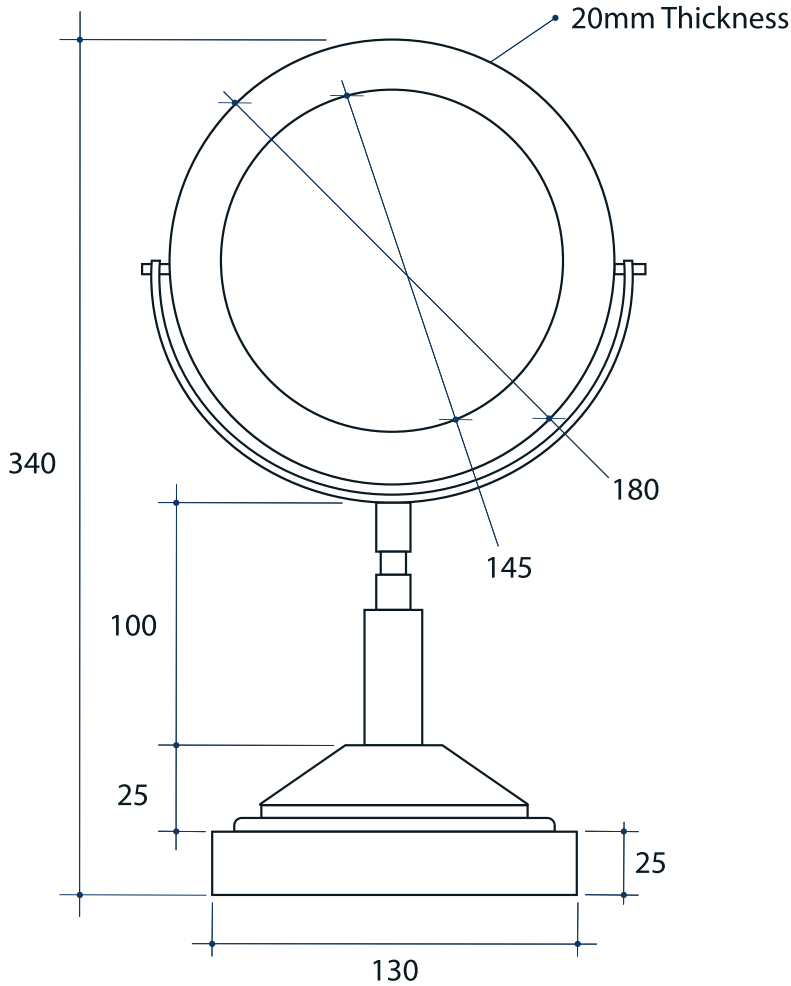

# Ablaze Lit Magnifying Mirrors

Note: All dimensions are in millimetres (mm)

Stock Code	Finish	Type	Output (W)
C185SM	Chrome Plated	Free Standing	1.5 Watts

**Please note:** Mirrors will need to be installed in accordance with the Installation Guide. Ablaze does not take responsibility for incorrect installation of these mirrors.