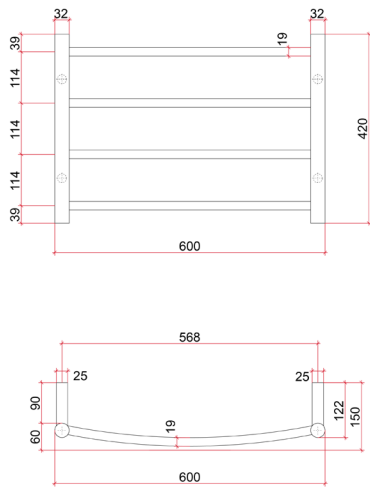

Thermorail 240V Ladder Towel Rail
Electric Heated Towel Rail for use in bathrooms

Note: All dimensions are in millimeters (mm)

Stock Code	Finish	Size (mm)	Output (W)	No. of Bars
CR40M	Polished Stainless Steel	W600 x H420 x D150	45	4

Ten year warranty

Safe for use in bathrooms

Quality stainless steel

Dry electric element

Hardwired or plug-in

Multiflex wiring on all legs

Horizontal and vertical bar sizes

1.8m lead on rail