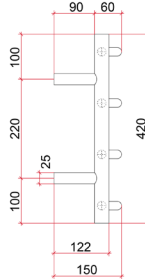

Thermorail 240V Ladder Towel Rail
Electric Heated Towel Rail for use in bathrooms

Note: All dimensions are in millimeters (mm)

Stock Code	Finish	Size (mm)	Output (W)	No. of Bars
CR40M	Polished Stainless Steel	W600 x H420 x D150	45	4

Ten year warranty

Safe for use in bathrooms

Quality stainless steel

Dry electric element

Hardwired or plug-in

Multiflex wiring on all legs

Horizontal and vertical bar sizes

1.8m lead on rail

PLEASE NOTE: Specifications are for information purposes only. Whilst every effort has been made to ensure the product specifications are accurate, due to continuing product development and improvement the specifications are subject to change. Specifications can be used to rough in and fit timber supports in the wall however we recommend no holes are drilled without having the product on site or verifying the details with the manufacturer. Thermogroup cannot be held liable or responsible for errors due to updated specifications.