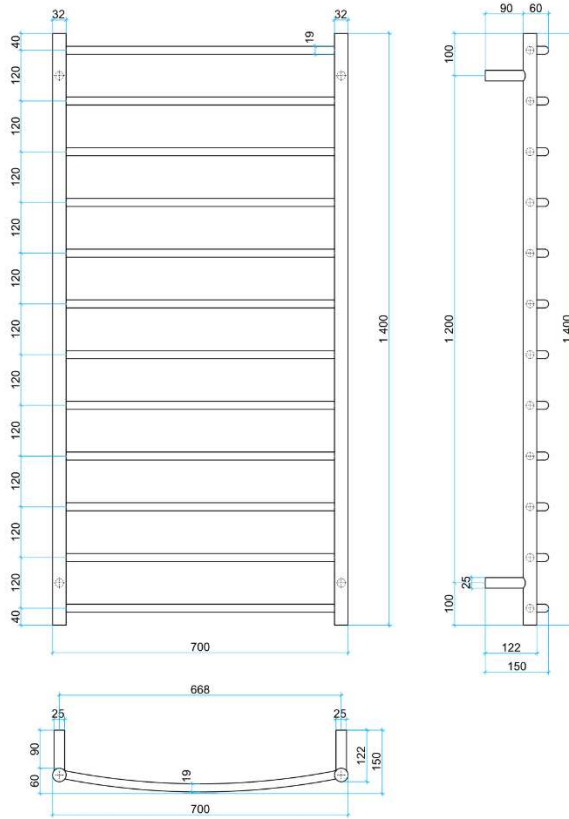

# Thermorail Ladder Towel Rails 240V

Electric Heated Towel Rails for use in bathrooms

This rail has Multiflex wiring which means that there is a connection point on both the left and right hand side of the rail and the lead can be connected to either side. Being a dry electric element rail, this can be mounted either way up meaning the wiring can be from any of the four mounting points.

Stock Code	Finish	Size (mm)	Output (W)	No. of Bars
CR69M	Polished Stainless Steel	W700 x H1400 x D150	153 Watts	12

**PLEASE NOTE:** Specifications are for information purposes only. Whilst every effort has been made to ensure the product specifications are accurate, due to continuing product development and improvement the specifications are subject to change. Specifications can be used to rough in and fit timber supports in the wall however we recommend no holes are drilled without having the product on site or verifying the details with the manufacturer. Thermogroup cannot be held liable or responsible for errors due to updated specifications.