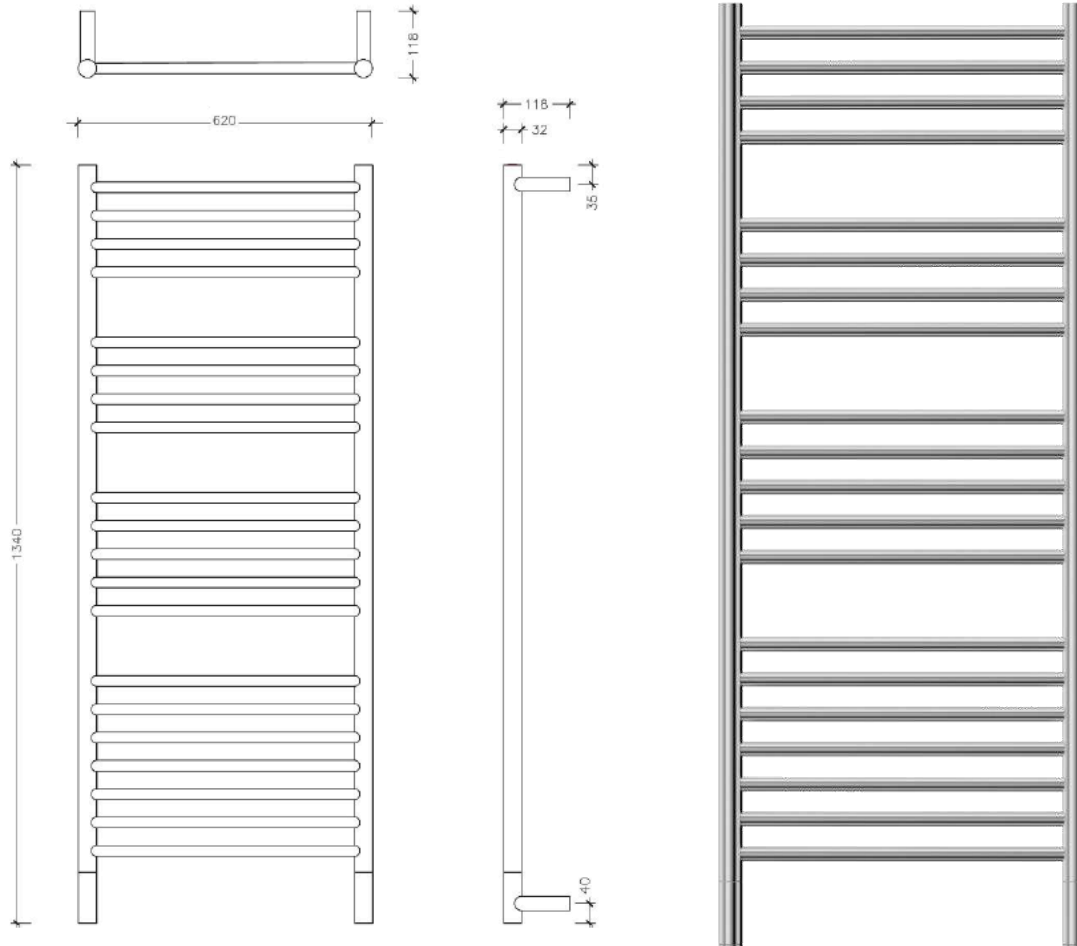

Jeeves Ladder Towel Rails

Liquid Filled Towel Rails for use in bathrooms

Stock Code	Finish	Size (mm)	Output (W)	No. of Bars
D62SBR	Brushed Stainless Steel	W620 x H1340 x D118	250 Watts	20

PLEASE NOTE: Specifications are for information purposes only. Whilst every effort has been made to ensure the product specifications are accurate, due to continuing product development and improvement the specifications are subject to change. Specifications can be used to rough in and fit timber supports in the wall however we recommend no holes are drilled without having the product on site or verifying the details with the manufacturer. Thermogroup cannot be held liable or responsible for errors due to updated specifications.