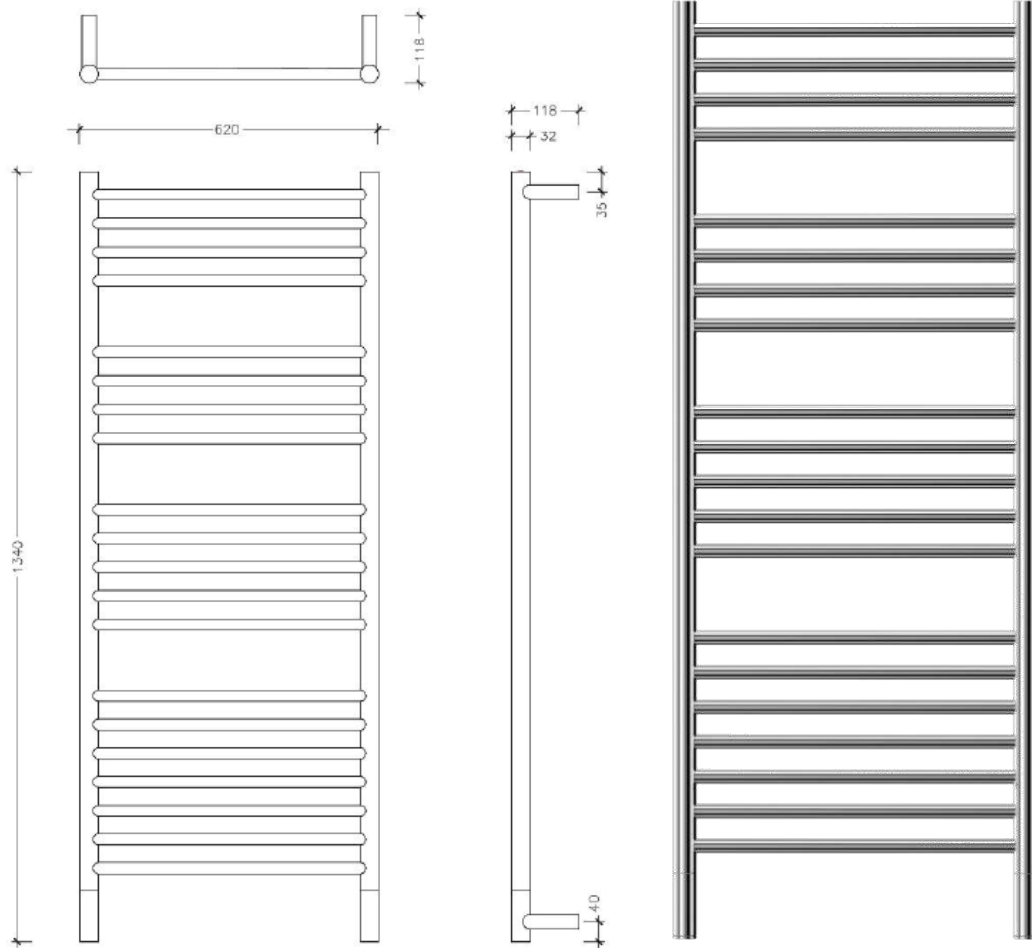

# Jeeves Ladder Towel Rails

Liquid Filled Towel Rails for use in bathrooms

Stock Code	Finish	Size (mm)	Output (W)	No. of Bars
D62SPR	Polished Stainless Steel	W620 x H1340 x D118	250 Watts	20

**PLEASE NOTE:** Specifications are for information purposes only. Whilst every effort has been made to ensure the product specifications are accurate, due to continuing product development and improvement the specifications are subject to change. Specifications can be used to rough in and fit timber supports in the wall however we recommend no holes are drilled without having the product on site or verifying the details with the manufacturer. Thermogroup cannot be held liable or responsible for errors due to updated specifications.