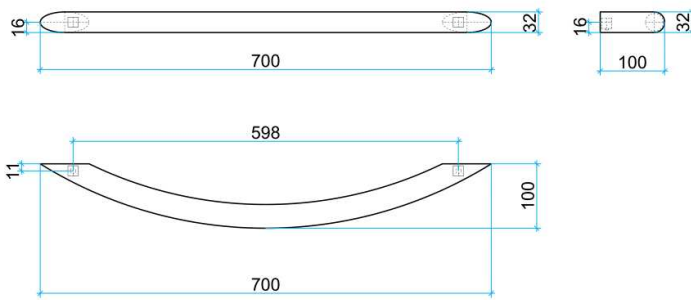

Thermorail Towel Rails 12V

Electric Heated Towel Rails for use in bathrooms

Stock Code	Finish	Size (mm)	Output (W)	No. of Bars
DCR7	Polished Stainless Steel	W700 x H32 x D100	15 Watts	1

PLEASE NOTE: Specifications are for information purposes only. Whilst every effort has been made to ensure the product specifications are accurate, due to continuing product development and improvement the specifications are subject to change. Specifications can be used to rough in and fit timber supports in the wall however we recommend no holes are drilled without having the product on site or verifying the details with the manufacturer. Thermogroup cannot be held liable or responsible for errors due to updated specifications.