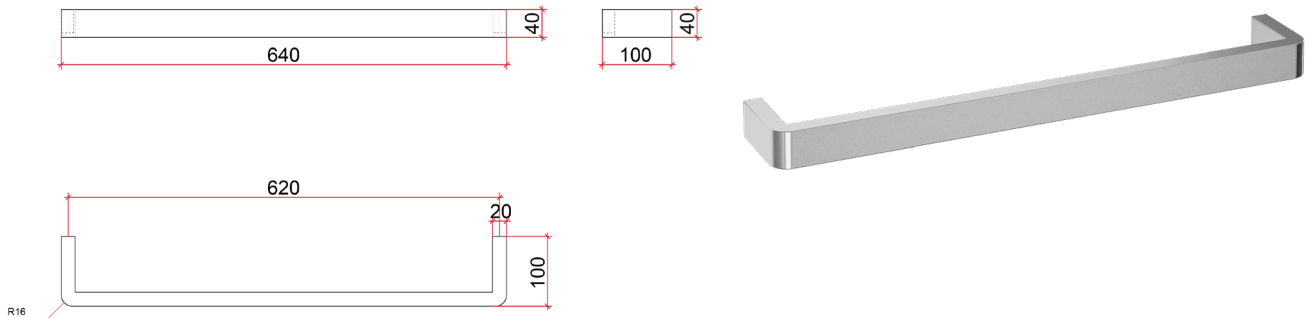

Thermorail 12V Horizontal Towel Rail
Electric Heated Towel Rails for use in bathrooms

Note: All dimensions are in millimeters (mm)

Rails are sold individually.

Stock Code	Finish	Size (mm)	Output (W)	No. of Bars
DSC6	Polished Stainless Steel	W640 x H40 x D100	23	1

Ten year warranty	Safe for use in bathrooms	Quality stainless steel	Safe for use in wet areas	Right hand concealed wiring	Transformer included <small>(12 month warranty)</small>	Recommended to be installed in a set of 3+	Lead on rail