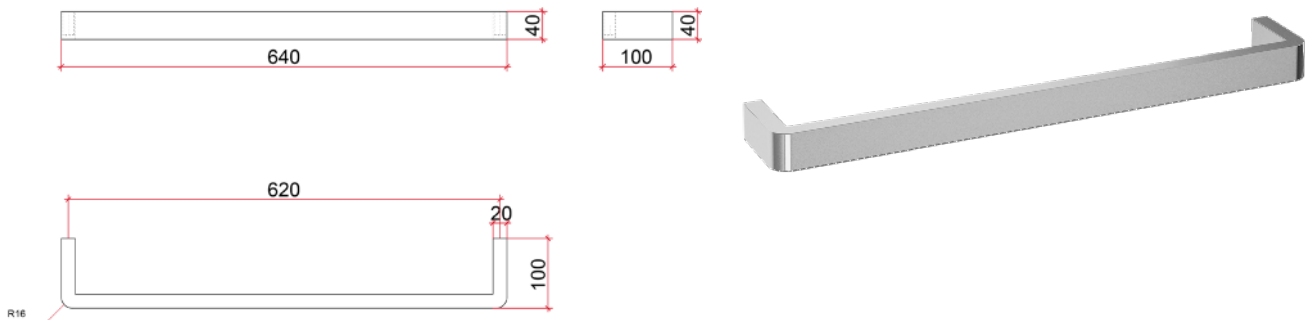

Thermorail 12V Horizontal Towel Rail
Electric Heated Towel Rails for use in bathrooms

Note: All dimensions are in millimeters (mm)

Rails are sold individually.

Stock Code	Finish	Size (mm)	Output (W)	No. of Bars
DSC6	Polished Stainless Steel	W640 x H40 x D100	23	1

Ten year warranty

Safe for use in bathrooms

Quality stainless steel

Safe for use in wet areas

Right hand concealed wiring

Transformer included
(12 month warranty)

Recommended to be installed in a set of 3+

Lead on rail