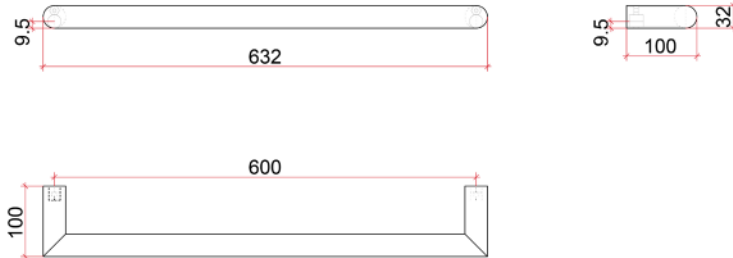

Thermorail 12V Horizontal Towel Rail
Electric Heated Towel Rails for use in bathrooms

Note: All dimensions are in millimeters (mm)

Rails are sold individually.

Stock Code	Finish	Size (mm)	Output (W)	No. of Bars
DSR6	Polished Stainless Steel	W632 x H32 x D100	18	1

PLEASE NOTE: Specifications are for information purposes only. Whilst every effort has been made to ensure the product specifications are accurate, due to continuing product development and improvement the specifications are subject to change. Specifications can be used to rough in and fit timber supports in the wall however we recommend no holes are drilled without having the product on site or verifying the details with the manufacturer. Thermogroup cannot be held liable or responsible for errors due to updated specifications.