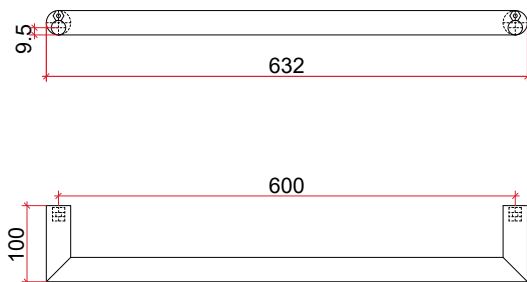

Thermorail Towel Rails 12V

Electric Heated Towel Rails for use in bathrooms

Stock Code	Finish	Size (mm)	Output (W)	No. of Bars
DSR6	Polished Stainless Steel	W632 x H32 x D100	18	1

Ten year warranty

Safe for use in bathrooms

Coloured stainless steel

Safe for use in wet areas

Right hand concealed wiring

Transformer included (12 month warranty)

Recommended to be installed in a set of 3+

PLEASE NOTE: Specifications are for information purposes only. Whilst every effort has been made to ensure the product specifications are accurate, due to continuing product development and improvement the specifications are subject to change. Specifications can be used to rough in and fit timber supports in the wall however we recommend no holes are drilled without having the product on site or verifying the details with the manufacturer. Thermogroup cannot be held liable or responsible for errors due to updated specifications.