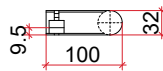

Thermorail Towel Rails 12V

Electric Heated Towel Rails for use in bathrooms

Stock Code	Finish	Size (mm)	Output (W)	No. of Bars
DSR6	Polished Stainless Steel	W632 x H32 x D100	18	1

Ten year warranty

Safe for use in bathrooms