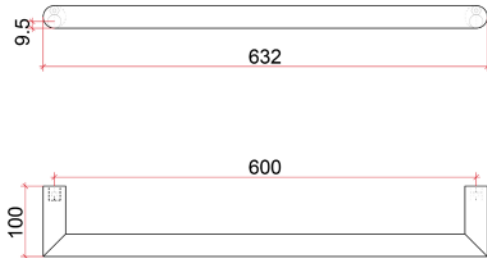

Thermorail 12V Horizontal Towel Rail
Electric Heated Towel Rails for use in bathrooms

Note: All dimensions are in millimeters (mm)

Rails are sold individually.

Stock Code	Finish	Size (mm)	Output (W)	No. of Bars
DSR6W	Satin White	W632 x H32 x D100	18	1