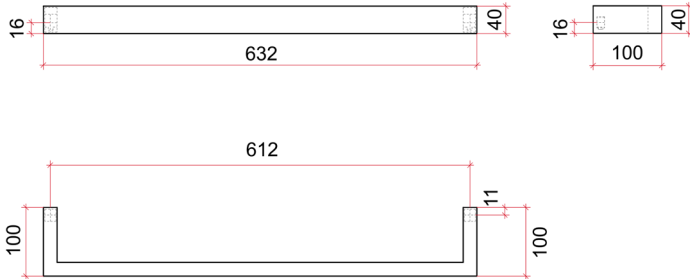

Thermorail 12V Horizontal Towel Rail
Electric Heated Towel Rails for use in bathrooms

Note: All dimensions are in millimeters (mm)

Rails are sold individually.

Stock Code	Finish	Size (mm)	Output (W)	No. of Bars
DSS6BR	Brushed Stainless Steel	W632 x H40 x D100	23	1

PLEASE NOTE: Specifications are for information purposes only. Whilst every effort has been made to ensure the product specifications are accurate, due to continuing product development and improvement the specifications are subject to change. Specifications can be used to rough in and fit timber supports in the wall however we recommend no holes are drilled without having the product on site or verifying the details with the manufacturer. Thermogroup cannot be held liable or responsible for errors due to updated specifications.