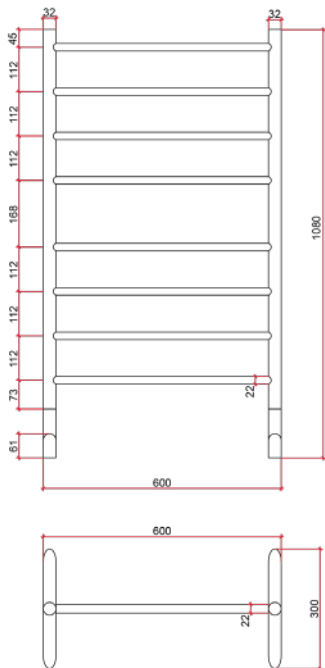

Thermorail 240V Free Standing Towel Rail

Electric Heated Towel Rail for use in bathrooms

Note: All dimensions are in millimeters (mm)

Stock Code	Finish	Size (mm)	Output (W)	No. of Bars
FS66E	Polished Stainless Steel	W600 x H1080 x D300	94	8

Seven year warranty

Safe for use in bathrooms

Quality stainless steel

Dry electric element

Exposed plug-in wiring

Horizontal and vertical bar sizes

1.4m lead on rail

PLEASE NOTE: Specifications are for information purposes only. Whilst every effort has been made to ensure the product specifications are accurate, due to continuing product development and improvement the specifications are subject to change. Thermogroup cannot be held liable or responsible for errors due to updated specifications.