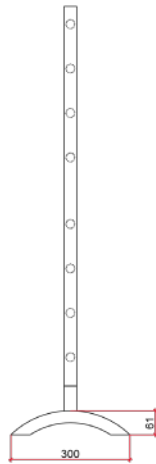

Thermorail 240V Free Standing Towel Rail

Electric Heated Towel Rail for use in bathrooms

Note: All dimensions are in millimeters (mm)

Stock Code	Finish	Size (mm)	Output (W)	No. of Bars
FS66E	Polished Stainless Steel	W600 x H1080 x D300	94	8

Seven year warranty

Safe for use in bathrooms

Quality stainless steel

Dry electric element

Exposed plug-in wiring

Horizontal and vertical bar sizes

1.4m lead on rail

PLEASE NOTE: Specifications are for information purposes only. Whilst every effort has been made to ensure the product specifications are accurate, due to continuing product development and improvement the specifications are subject to change. Thermogroup cannot be held liable or responsible for errors due to updated specifications.