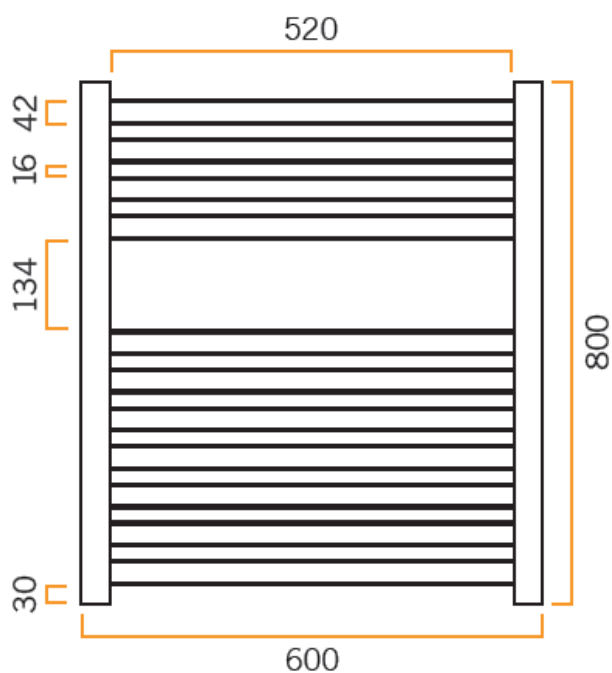

Thermorail Ladder Towel Rails

Liquid Filled Towel Rails for use in bathrooms

Stock Code	Finish	Size (mm)	Output (W)	No. of Bars
HSFC4427	Chrome Plated	W600 x H800 x D64-84	300 Watts	4 + 7

PLEASE NOTE: Specifications are for information purposes only. Whilst every effort has been made to ensure the product specifications are accurate, due to continuing product development and improvement the specifications are subject to change. Specifications can be used to rough in and fit timber supports in the wall however we recommend no holes are drilled without having the product on site or verifying the details with the manufacturer. Thermogroup cannot be held liable or responsible for errors due to updated specifications.