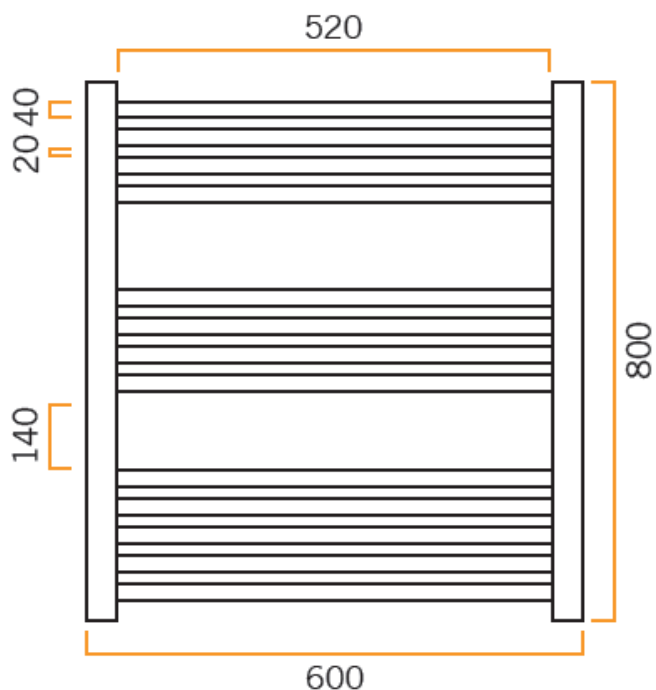

Thermorail Ladder Towel Rails

Liquid Filled Towel Rails for use in bathrooms

Stock Code	Finish	Size (mm)	Output (W)	No. of Bars
HSRC4427	Chrome Plated	W600 x H800 x D79-98	300 Watts	4 + 4 + 5

PLEASE NOTE: Specifications are for information purposes only. Whilst every effort has been made to ensure the product specifications are accurate, due to continuing product development and improvement the specifications are subject to change. Specifications can be used to rough in and fit timber supports in the wall however we recommend no holes are drilled without having the product on site or verifying the details with the manufacturer. Thermogroup cannot be held liable or responsible for errors due to updated specifications.