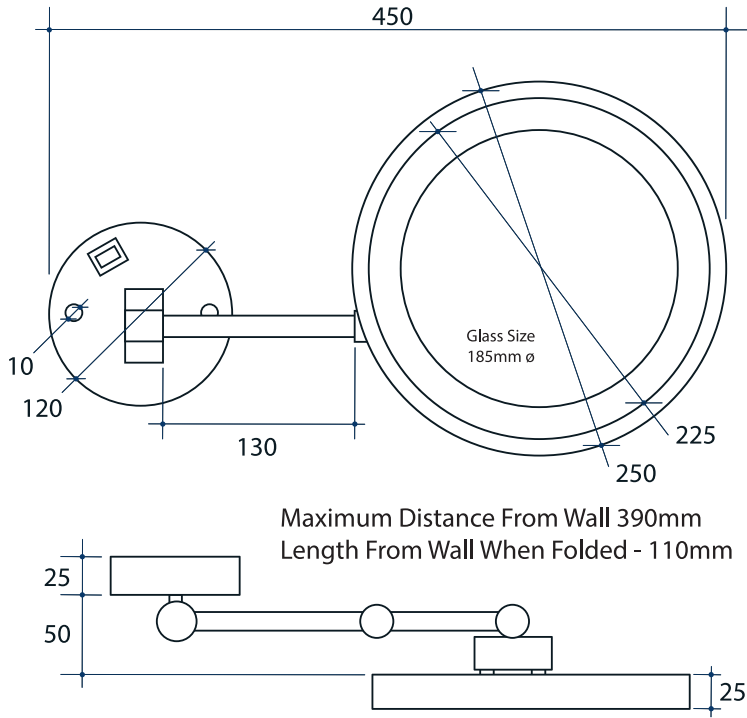

# Ablaze Lit Magnifying Mirrors

Note: All dimensions are in millimetres (mm)

Stock Code	Finish	Type	Output (W)
L252CSME	Chrome Plated	Wall Mounted	3 Watts

**Please note:** Mirrors will need to be installed in accordance with the Installation Guide. Ablaze does not take responsibility for incorrect installation of these mirrors.