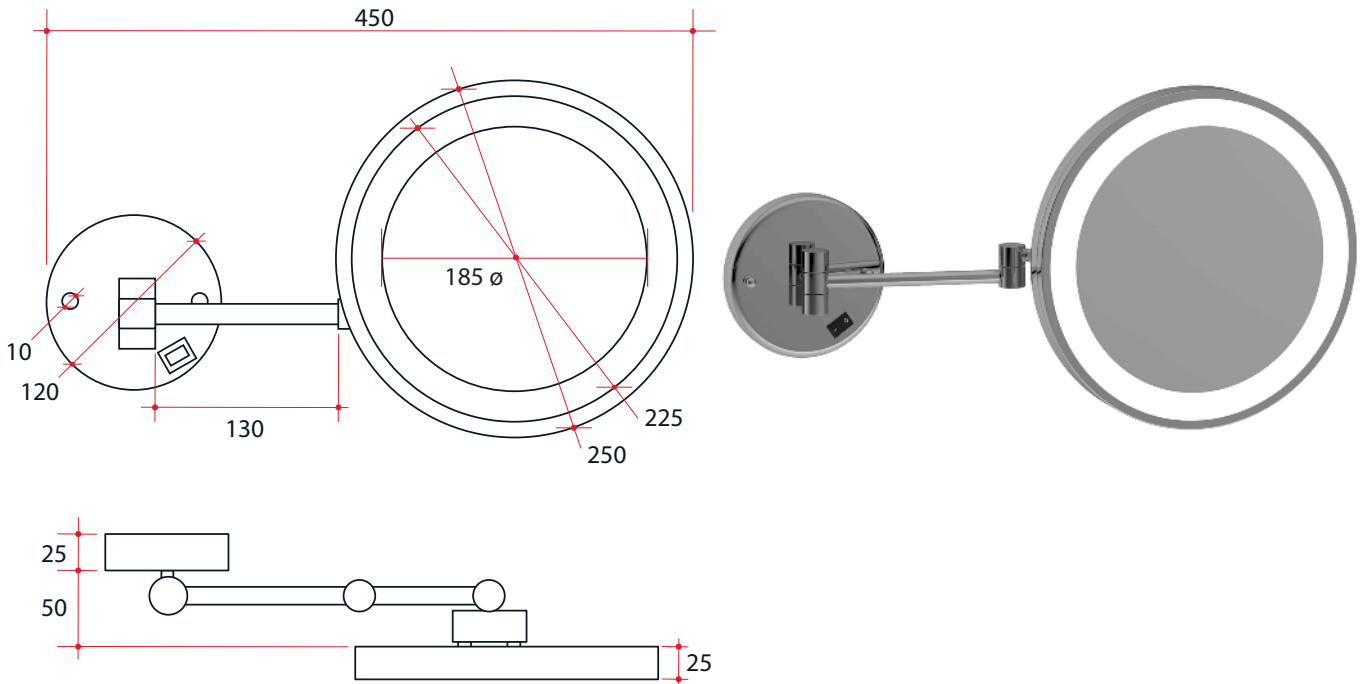

Ablaze Lit Magnifying Mirror

Note: All dimensions are in millimetres (mm)
 Maximum distance from wall - 390mm
 Depth from wall when folded - 110mm
 Total width when folded - 250mm

Stock Code	Mirror Size (mm)	Unit Size (mm)	Finish	Output (w)
L252CSME	185ø	W450 x H250	Chrome Plated	3

3x magnification

Cool LED lighting

ON/OFF switch on unit

Concealed wiring only

Safe for use in bathrooms

One year warranty

Lead length

Mirror tilts both ways

PLEASE NOTE: Specifications are for information purposes only. Whilst every effort has been made to ensure the product specifications are accurate, due to continuing product development and improvement, the specifications are subject to change. Specifications can be used to rough in and for timber supports in the wall however, we recommend no holes are drilled without having the product on site or verifying the details with the manufacturer. Thermogroup cannot be held liable or responsible for errors due to updated specifications.