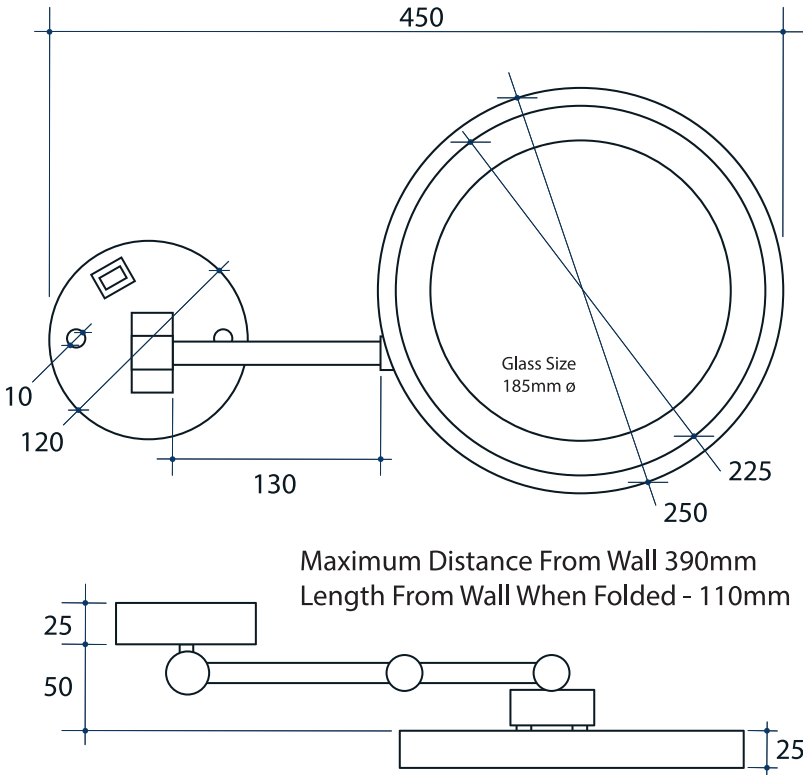

Ablaze Lit Magnifying Mirrors

Note: All dimensions are in millimetres (mm)

Stock Code	Finish	Type	Output (W)
L253CSMC	Chrome Plated	Wall Mounted	3 Watts

Please note: Mirrors will need to be installed in accordance with the Installation Guide. Ablaze does not take responsibility for incorrect installation of these mirrors.