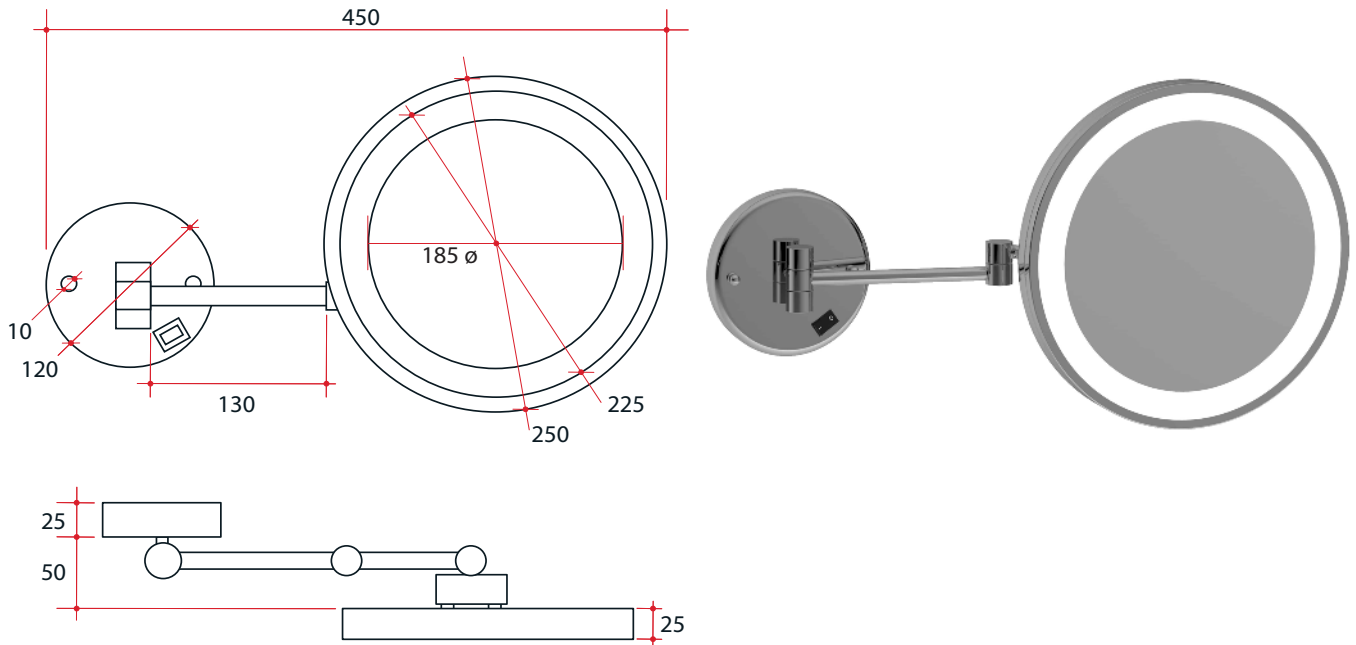

Ablaze Lit Magnifying Mirror

Note: All dimensions are in millimetres (mm)
 Maximum distance from wall - 390mm
 Depth from wall when folded - 110mm
 Total width when folded - 250mm

Stock Code	Mirror Size (mm)	Unit Size (mm)	Finish	Output (w)
L255CSMC	185ø	W450 x H250	Chrome Plated	3

3x magnification

Cool LED lighting

ON/OFF switch on unit

Concealed wiring only

Safe for use in bathrooms

One year warranty

Mirror tilts both ways

PLEASE NOTE: Specifications are for information purposes only. Whilst every effort has been made to ensure the product specifications are accurate, due to continuing product development and improvement, the specifications are subject to change. Specifications can be used to rough in and for timber supports in the wall however, we recommend no holes are drilled without having the product on site or verifying the details with the manufacturer. Thermogroup cannot be held liable or responsible for errors due to updated specifications.