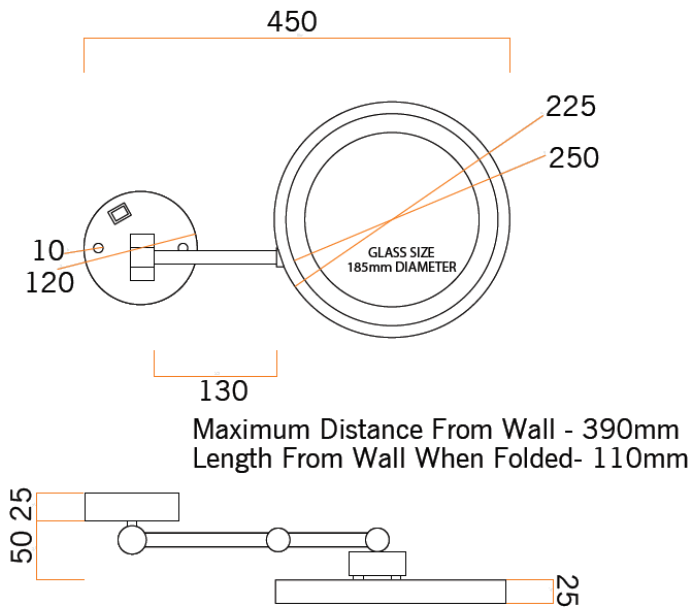

Ablaze Lit Magnifying Mirrors

Stock Code	Finish	Type	Output (W)
L255CSMC	Chrome Plated	Wall Mounted	3 Watts

- FIVE TIMES MAGNIFICATION** (5X)
- COOL LED LIGHTING**
- ON/OFF SWITCH ON UNIT**
- CONCEALED WIRING ONLY** (240V)
- SAFE FOR USE IN BATHROOMS** (IP44)
- ONE YEAR WARRANTY** (1)