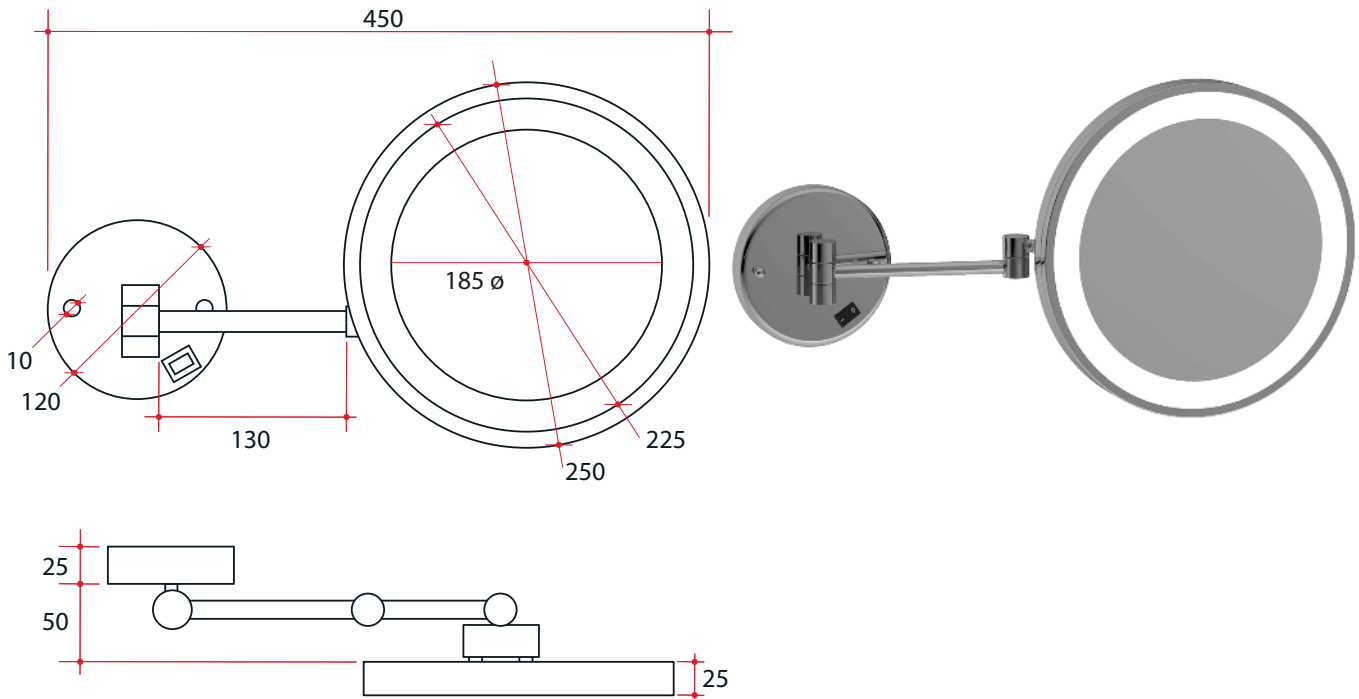

Ablaze Lit Magnifying Mirror

Note: All dimensions are in millimetres (mm)
 Maximum distance from wall - 390mm
 Depth from wall when folded - 110mm
 Total width when folded - 250mm

Stock Code	Mirror Size (mm)	Unit Size (mm)	Finish	Output (W)
L255CSME	185ø	W450 x H250	Chrome Plated	3

5x magnification

Cool LED lighting

ON/OFF switch on unit

Exposed wiring with 3 pin plug

Safe for use in bathrooms

One year warranty

Lead length

Mirror tilts both ways

PLEASE NOTE: Specifications are for information purposes only. Whilst every effort has been made to ensure the product specifications are accurate, due to continuing product development and improvement, the specifications are subject to change. Specifications can be used to rough in and for timber supports in the wall however, we recommend no holes are drilled without having the product on site or verifying the details with the manufacturer. Thermogroup cannot be held liable or responsible for errors due to updated specifications.