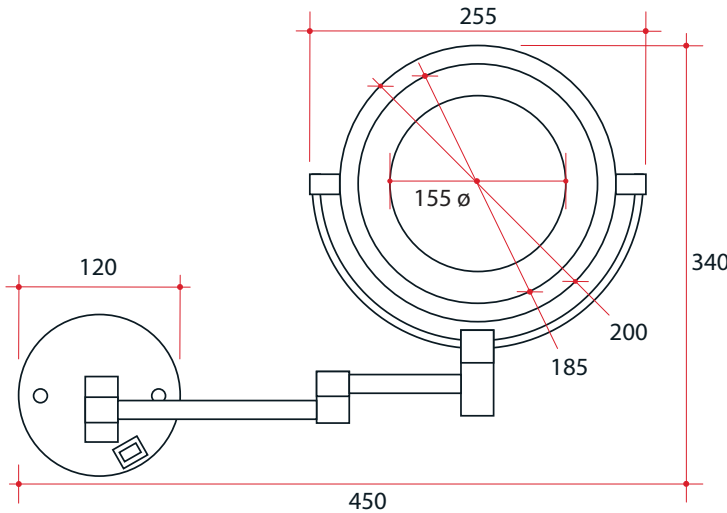

Ablaze Lit Magnifying Mirror

Note: All dimensions are in millimetres (mm)  
 Maximum Distance from wall - 320mm  
 Depth from wall when folded - 50mm  
 Total width when folded - 250mm

Stock Code	Mirror Size (mm)	Unit Size (mm)	Finish	Output (w)
L258CSMC	155ø	W450 x H340	Chrome Plated	3

**1 & 8x magnification**

**Cool LED lighting**

**ON/OFF switch on unit**

**Concealed wiring only**

**Safe for use in bathrooms**

**One year warranty**

**Double sided**

**PLEASE NOTE:** Specifications are for information purposes only. Whilst every effort has been made to ensure the product specifications are accurate, due to continuing product development and improvement, the specifications are subject to change. Specifications can be used to rough in and for timber supports in the wall however, we recommend no holes are drilled without having the product on site or verifying the details with the manufacturer. Thermogroup cannot be held liable or responsible for errors due to updated specifications.