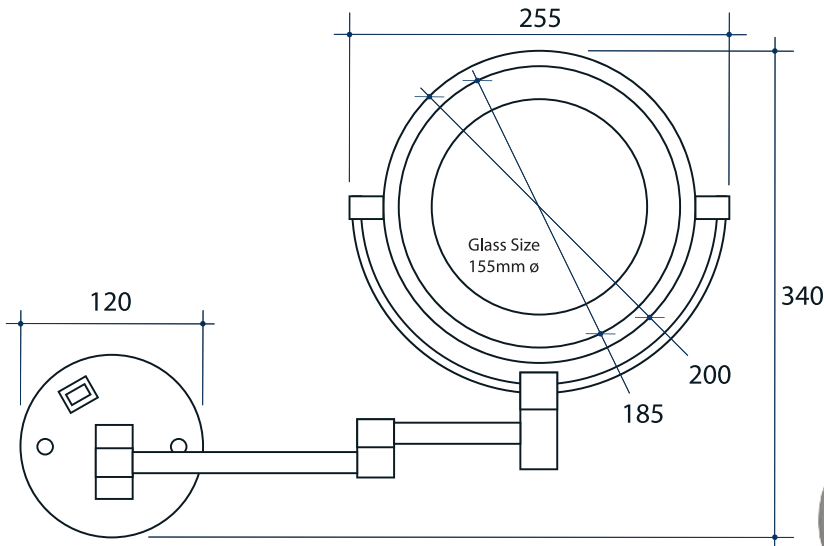

Ablaze Lit Magnifying Mirrors

Maximum Distance From Wall 320mm
Length From Wall When Folded - 50mm

Note: All dimensions are in millimetres (mm)

| Stock Code | Finish | Type | Output (W) |
|------------|---------------|--------------|------------|
| L258CSME | Chrome Plated | Wall Mounted | 3 Watts |