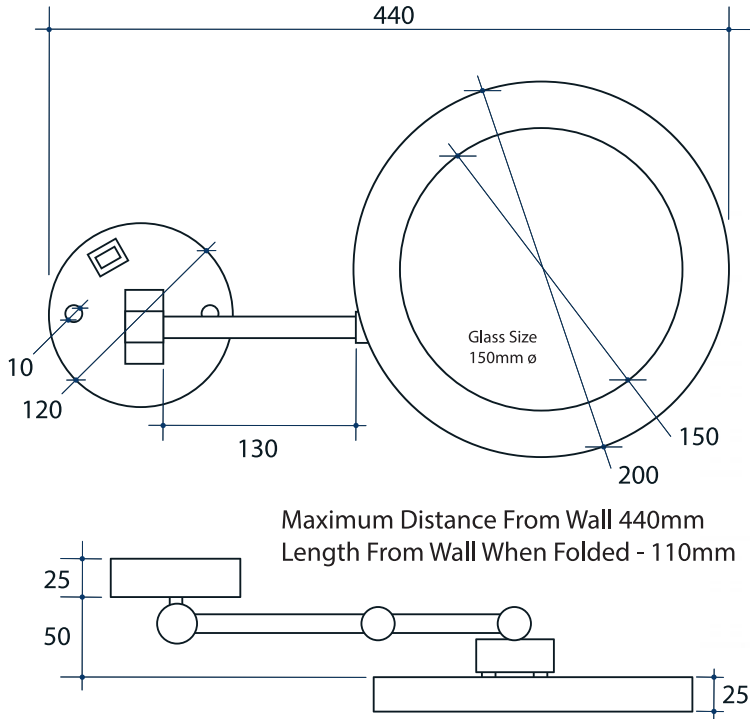

Ablaze Lit Magnifying Mirrors

Note: All dimensions are in millimetres (mm)

Stock Code	Finish	Type	Output (W)
LR257CSM	Chrome Plated	Wall Mounted	3 Watts

Please note: Mirrors will need to be installed in accordance with the Installation Guide. Ablaze does not take responsibility for incorrect installation of these mirrors.