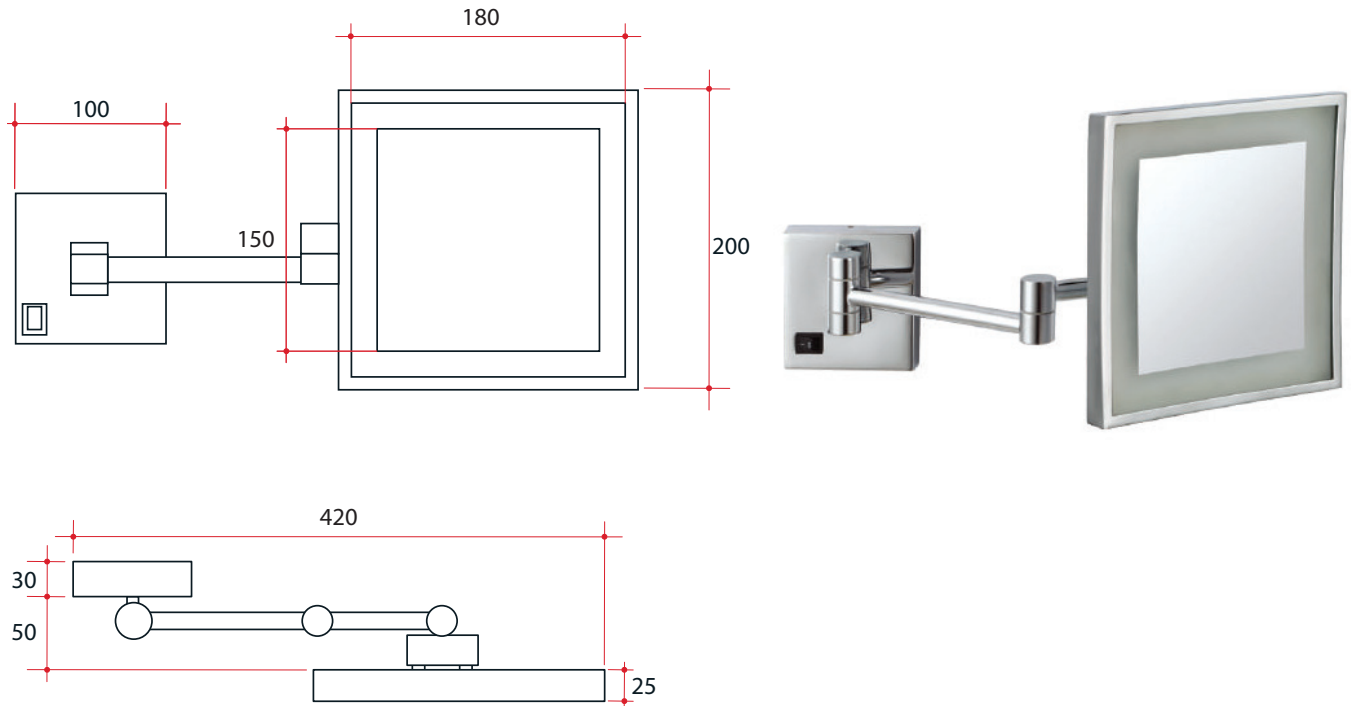

Ablaze Lit Magnifying Mirror

Note: All dimensions are in millimetres (mm)  
 Maximum distance from wall - 390mm  
 Depth from wall when folded - 110mm  
 Total width when folded - 220mm

Stock Code	Mirror Size (mm)	Unit Size (mm)	Finish	Output (W)
LS205CSMC	150 x 150	W420 x H200	Chrome Plated	3

**3x magnification**

**Cool LED lighting**

**ON/OFF switch on unit**

**Concealed wiring only**

**Safe for use in bathrooms**

**One year warranty**

**Mirror tilts both ways**

**PLEASE NOTE:** Specifications are for information purposes only. Whilst every effort has been made to ensure the product specifications are accurate, due to continuing product development and improvement, the specifications are subject to change. Specifications can be used to rough in and for timber supports in the wall however, we recommend no holes are drilled without having the product on site or verifying the details with the manufacturer. Thermogroup cannot be held liable or responsible for errors due to updated specifications.