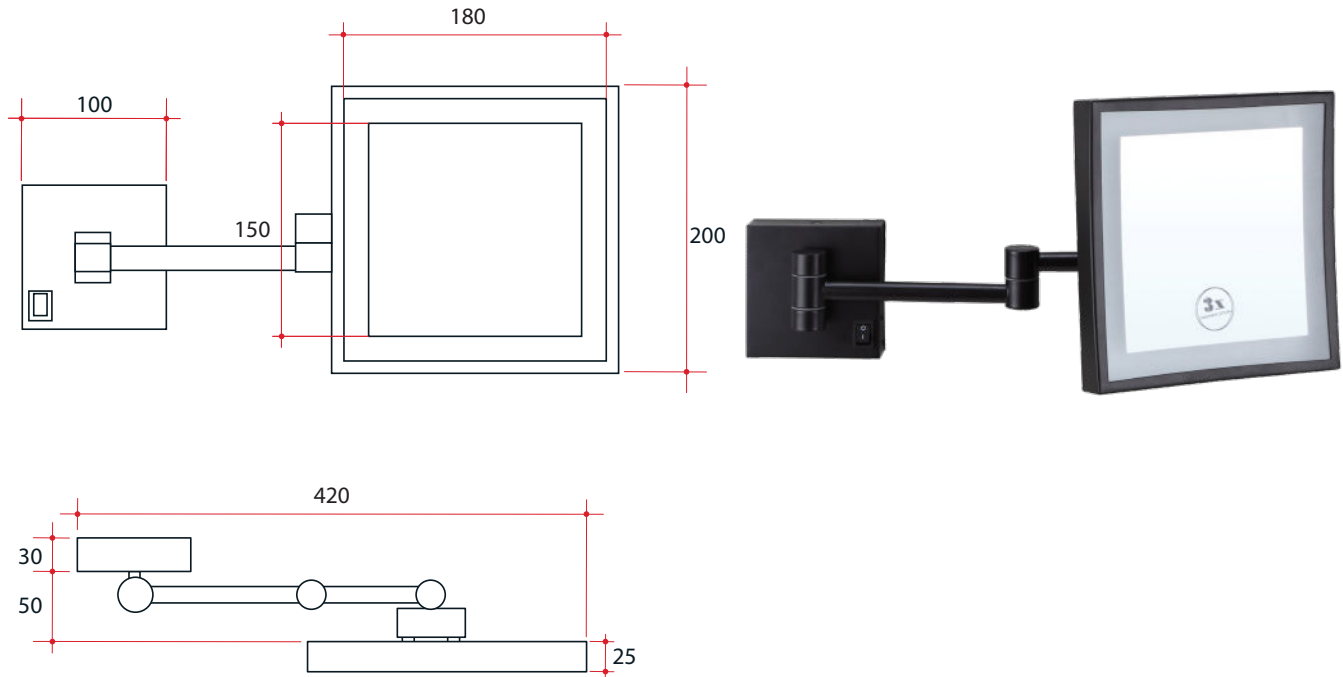

Ablaze Lit Magnifying Mirror

Note: All dimensions are in millimetres (mm)
 Maximum distance from wall - 390mm
 Depth from wall when folded - 110mm
 Total width when folded - 220mm

Stock Code	Mirror Size (mm)	Unit Size (mm)	Finish	Output (W)
LS205CSMCB	150 x 150	W420 x H200	Matt Black	3

3x magnification

Cool LED lighting

ON/OFF switch on unit

Concealed wiring only

Safe for use in bathrooms

One year warranty

Mirror tilts both ways

PLEASE NOTE: Specifications are for information purposes only. Whilst every effort has been made to ensure the product specifications are accurate, due to continuing product development and improvement, the specifications are subject to change. Specifications can be used to rough in and for timber supports in the wall however, we recommend no holes are drilled without having the product on site or verifying the details with the manufacturer. Thermogroup cannot be held liable or responsible for errors due to updated specifications.