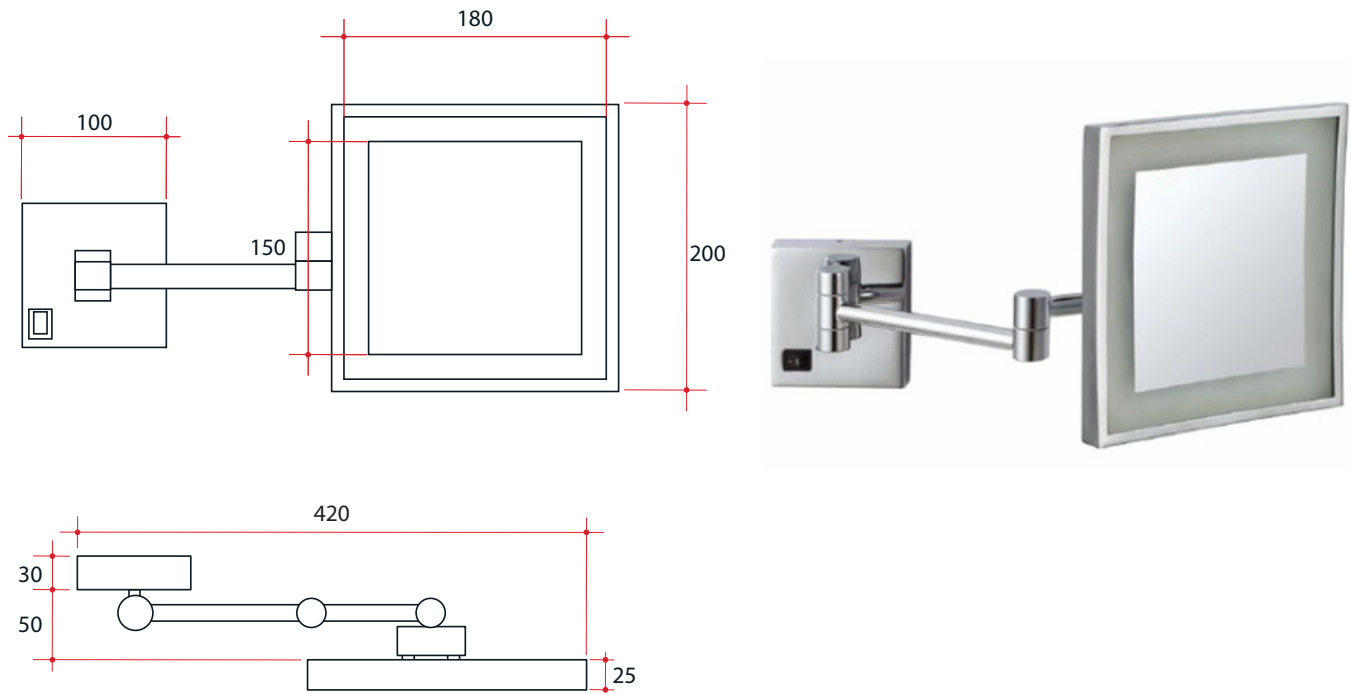

Ablaze Lit Magnifying Mirror

Note: All dimensions are in millimetres (mm)
 Maximum distance from wall - 390mm
 Depth from wall when folded - 110mm
 Total width when folded - 220mm

Stock Code	Mirror Size (mm)	Unit Size (mm)	Finish	Output (w)
LS205CSME	150 x 150	W420 x H200	Chrome Plated	3

3x magnification

Cool LED lighting

ON/OFF switch on unit

Exposed plug-in wiring

Lead length

Safe for use in bathrooms

One year warranty

Mirror tilts both ways