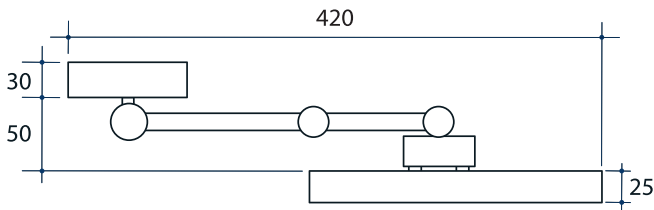

Ablaze Lit Magnifying Mirrors

Maximum Distance From Wall 390mm
Length From Wall When Folded - 110mm

Note: All dimensions are in millimetres (mm)

Stock Code	Finish	Type	Output (W)
LS205CSME	Chrome Plated	Wall Mounted	3 Watts