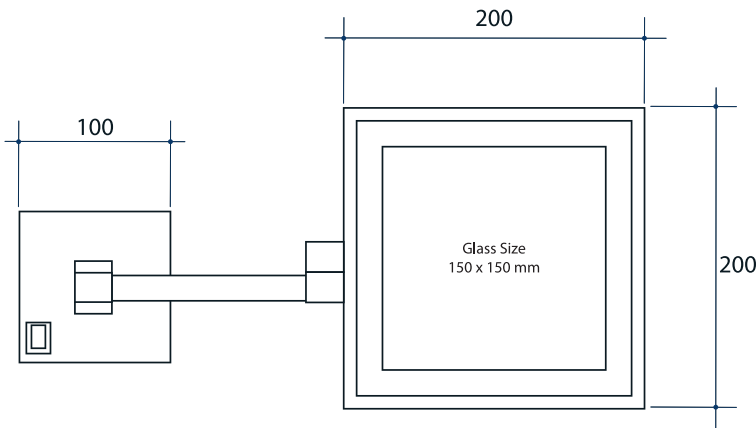

Ablaze Lit Magnifying Mirrors

Maximum Distance From Wall 390mm
Length From Wall When Folded - 110mm

Note: All dimensions are in millimetres (mm)

Stock Code	Finish	Type	Output (W)
LS205CSME	Chrome Plated	Wall Mounted	3 Watts