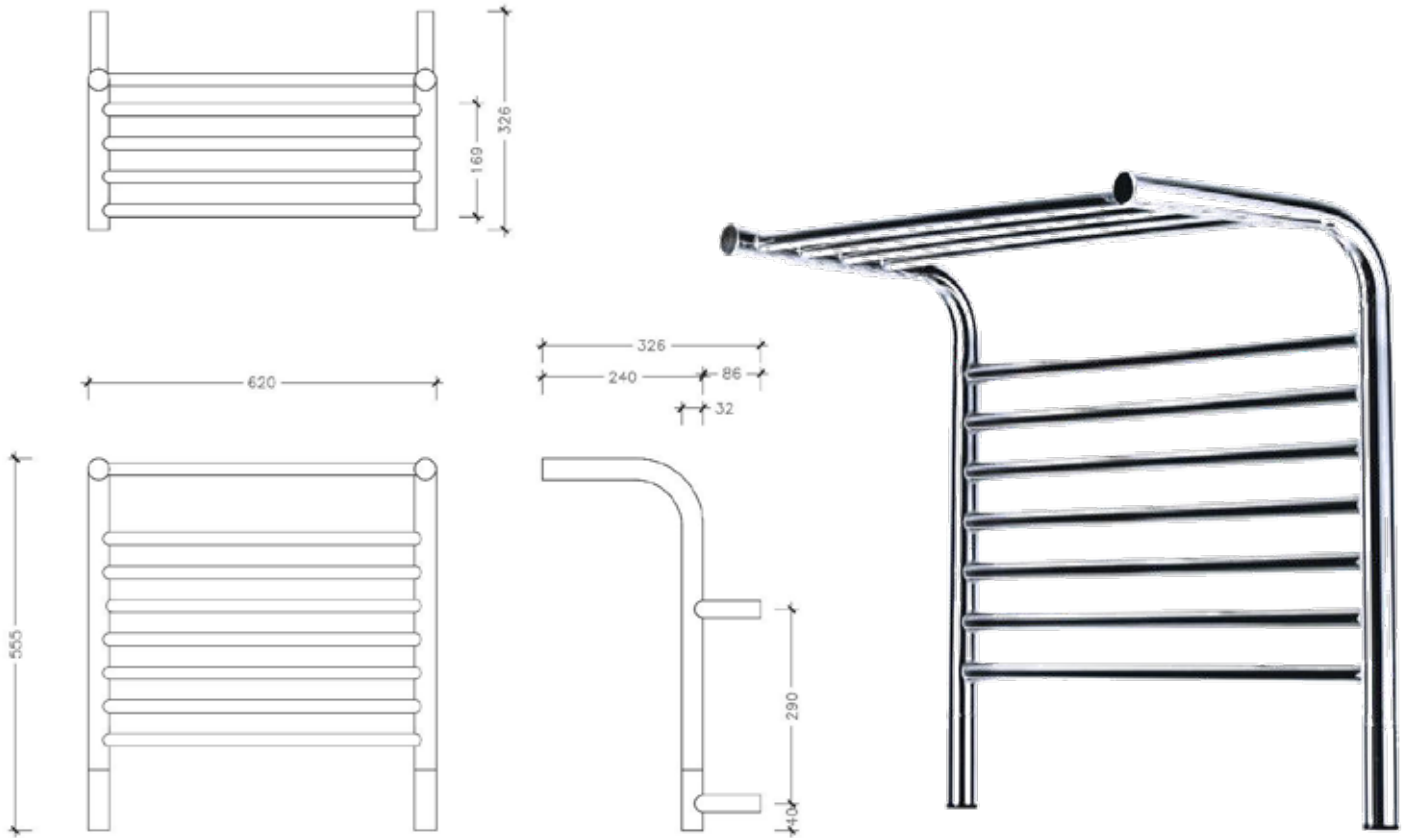

Jeeves Ladder Towel Rails

Liquid Filled Towel Rails for use in bathrooms

Stock Code	Finish	Size (mm)	Output (W)	No. of Bars
M62SPR	Polished Stainless Steel	W620 x H555 x D326	120 Watts	7

PLEASE NOTE: Due to the position of the heating element and the circulation of the hot water, the bottom bar will not heat and the 2nd last bar will be slightly cooler than the rest of the towel rail on some of the models. This affects the following ranges: Quadro P, Classic D, Classic K & Tangent M.

Specifications are for information purposes only. Whilst every effort has been made to ensure the product specifications are accurate, due to continuing product development and improvement the specifications are subject to change. Specifications can be used to rough in and fit timber supports in the wall however we recommend no holes are drilled without having the product on site or verifying the details with the manufacturer. Thermogroup cannot be held liable or responsible for errors due to updated specifications.