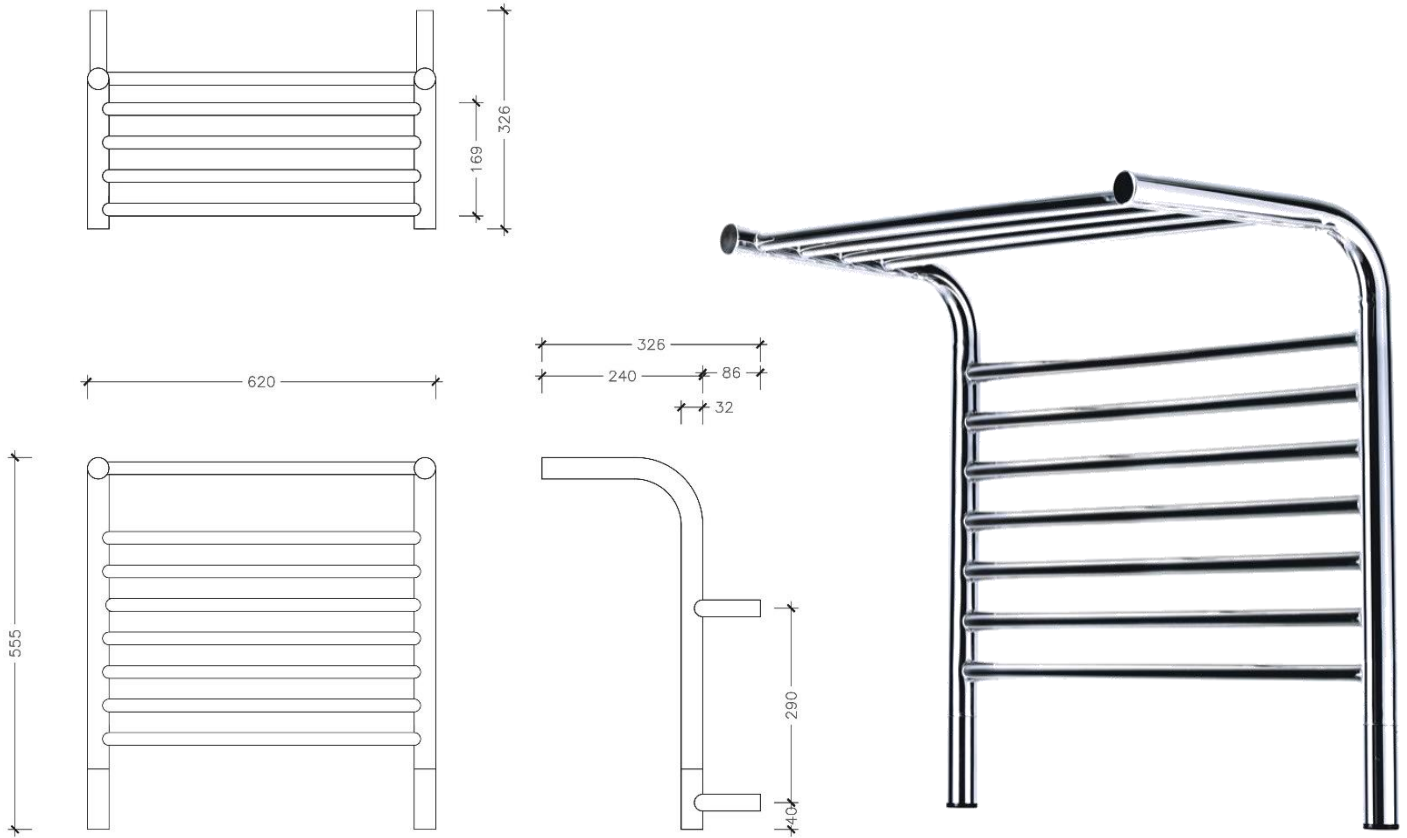

Jeeves Ladder Towel Rails

Liquid Filled Towel Rails for use in bathrooms

Stock Code	Finish	Size (mm)	Output (W)	No. of Bars
M62SPR	Polished Stainless Steel	W620 x H555 x D326	120 Watts	7

PLEASE NOTE: Specifications are for information purposes only. Whilst every effort has been made to ensure the product specifications are accurate, due to continuing product development and improvement the specifications are subject to change. Specifications can be used to rough in and fit timber supports in the wall however we recommend no holes are drilled without having the product on site or verifying the details with the manufacturer. Thermogroup cannot be held liable or responsible for errors due to updated specifications.