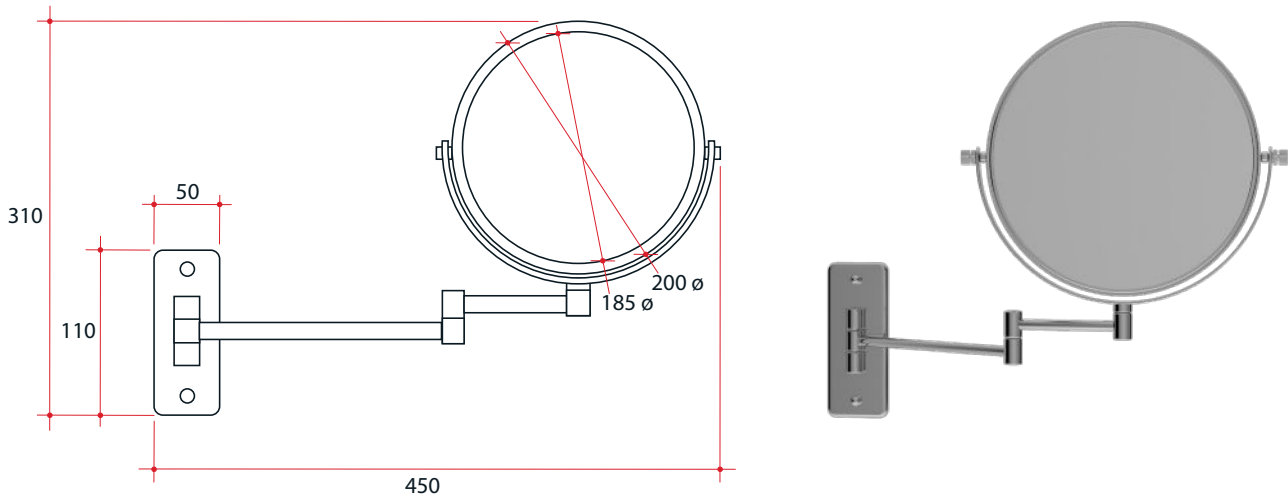

Ablaze Non-Lit Magnifying Mirror

Note: All dimensions are in millimetres (mm)
 Maximum distance from wall - 330mm
 Depth from wall when folded - 30mm
 Total width when folded - 250mm

Stock Code	Mirror Size (mm)	Unit Size (mm)	Finish
R10SM	185ø	W450 x H310	Chrome Plated

1 & 10x magnification

One year warranty

Double sided

Simple to retrofit

PLEASE NOTE: Specifications are for information purposes only. Whilst every effort has been made to ensure the product specifications are accurate, due to continuing product development and improvement, the specifications are subject to change. Specifications can be used to rough in and for timber supports in the wall however, we recommend no holes are drilled without having the product on site or verifying the details with the manufacturer. Thermogroup cannot be held liable or responsible for errors due to updated specifications.