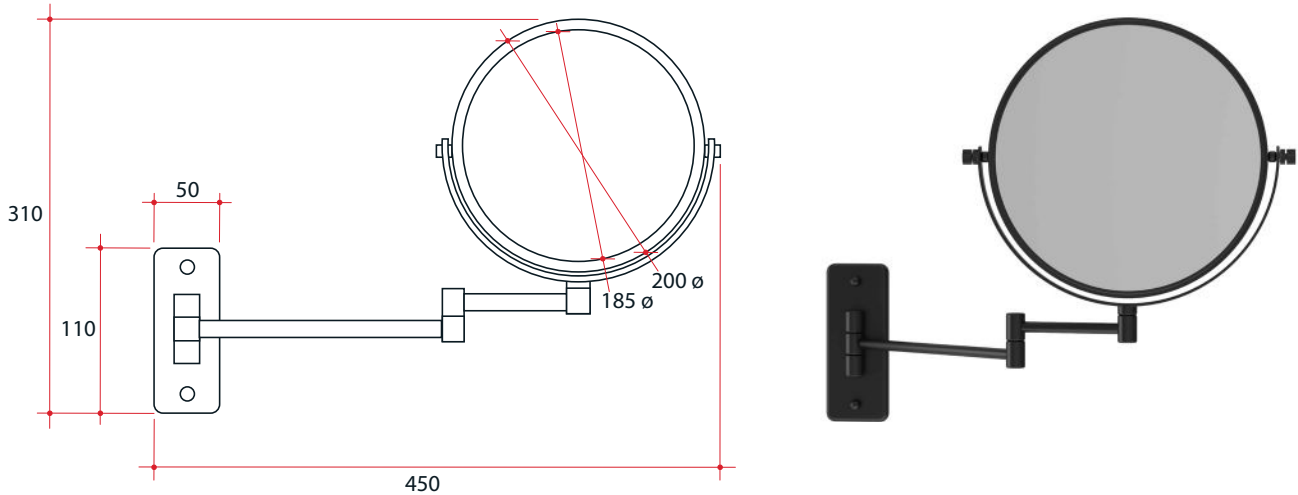

Ablaze Non-Lit Magnifying Mirror

Note: All dimensions are in millimetres (mm)  
 Maximum distance from wall - 330mm  
 Depth from wall when folded - 30mm  
 Total width when folded - 250mm

Stock Code	Mirror Size (mm)	Unit Size (mm)	Finish
R16SMB	185ø	W450 x H310	Matt Black

**1 & 5x magnification**

**One year warranty**

**Double sided**

**Simple to retrofit**

**PLEASE NOTE:** Specifications are for information purposes only. Whilst every effort has been made to ensure the product specifications are accurate, due to continuing product development and improvement, the specifications are subject to change. Specifications can be used to rough in and for timber supports in the wall however, we recommend no holes are drilled without having the product on site or verifying the details with the manufacturer. Thermogroup cannot be held liable or responsible for errors due to updated specifications.