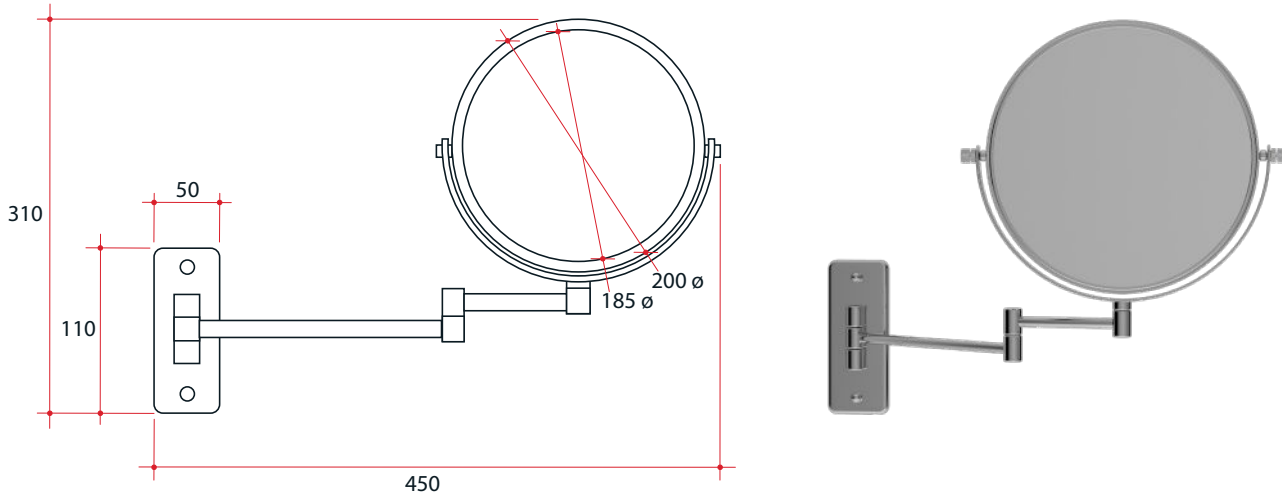

Ablaze Non-Lit Magnifying Mirror

Note: All dimensions are in millimetres (mm)
 Maximum distance from wall - 330mm
 Depth from wall when folded - 30mm
 Total width when folded - 250mm

| Stock Code | Mirror Size (mm) | Unit Size (mm) | Finish |
|------------|------------------|----------------|---------------|
| R18SM | 185ø | W450 x H310 | Chrome Plated |

1 & 8x magnification

One year warranty

Double sided

Simple to retrofit

PLEASE NOTE: Specifications are for information purposes only. Whilst every effort has been made to ensure the product specifications are accurate, due to continuing product development and improvement, the specifications are subject to change. Specifications can be used to rough in and for timber supports in the wall however, we recommend no holes are drilled without having the product on site or verifying the details with the manufacturer. Thermogroup cannot be held liable or responsible for errors due to updated specifications.