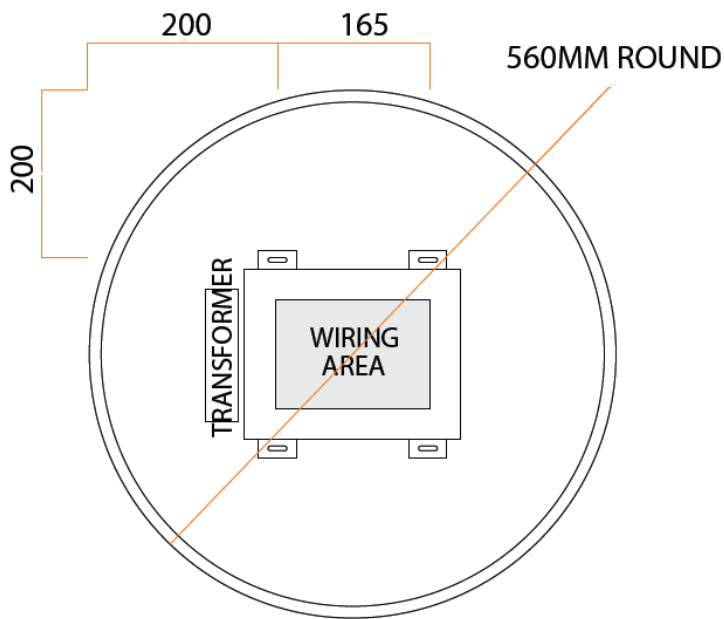

# Ablaze Premium Back-lit Mirrors

Stock Code	Light	Size (mm)	Output (W)
RB610W	Warm	610 ø x D45	18 Watts