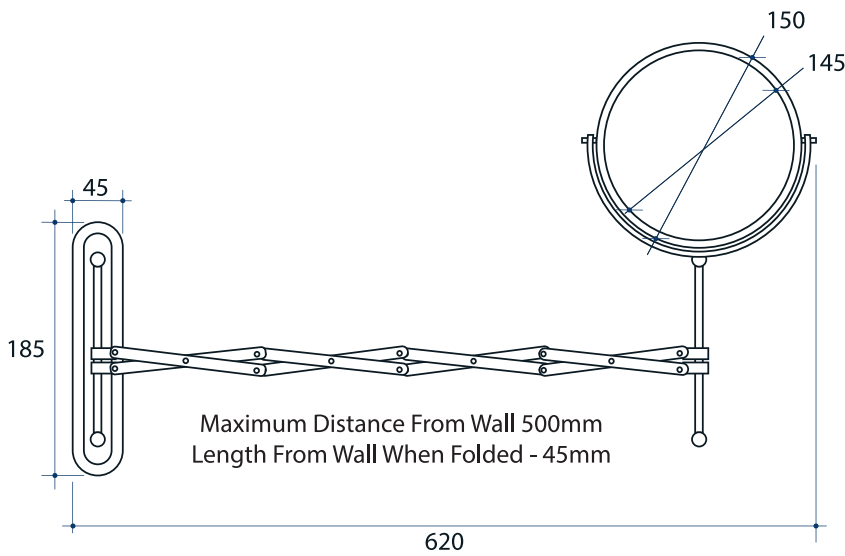

# Ablaze Non-Lit Magnifying Mirrors

Note: All dimensions are in millimetres (mm)

Stock Code	Finish	Type
RS204GSM	Polished Gold	Wall Mounted

**Please note:** Mirrors will need to be installed in accordance with the Installation Guide. Ablaze does not take responsibility for incorrect installation of these mirrors.