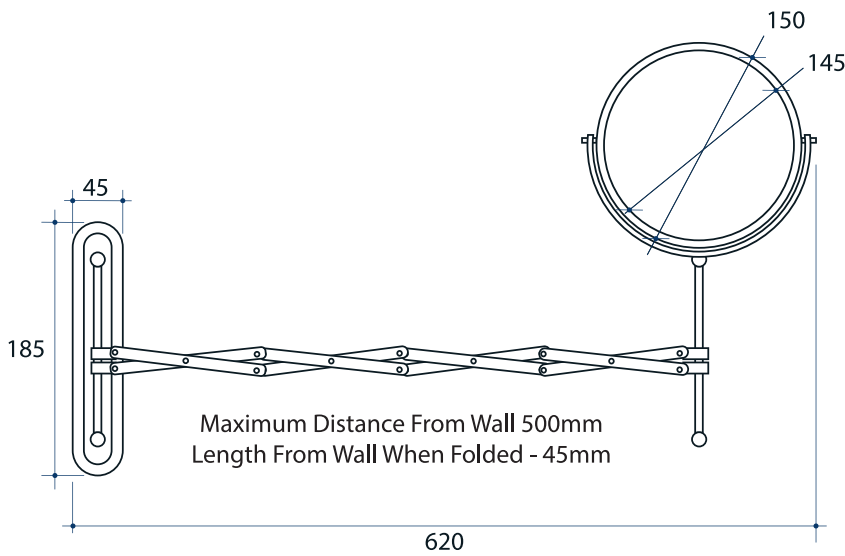

Ablaze Non-Lit Magnifying Mirrors

Note: All dimensions are in millimetres (mm)

Stock Code	Finish	Type
RS204GSM	Polished Gold	Wall Mounted

Please note: Mirrors will need to be installed in accordance with the Installation Guide. Ablaze does not take responsibility for incorrect installation of these mirrors.