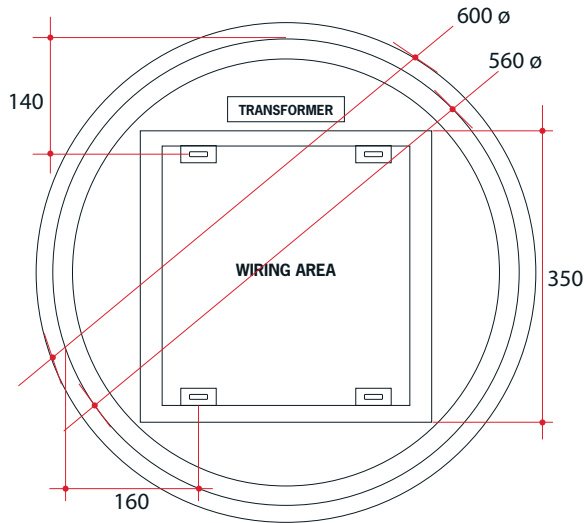

Ablaze Premium Back-lit Mirror
Includes Mirror Demister

Disclaimer: Image shown is an illustrative image only and features the RS900C

Note: All dimensions are in millimetres (mm)

The thickness of the mirror is 5mm, the space between the back of the mirror and the wall due to the wiring is 40mm making total depth 45mm

Stock Code	Light	Size (mm)	Output (W)
RS600W	Warm	600ø x 45	37

Warm LED lighting

No ON/OFF switch on unit

Concealed wiring only

Three years warranty

Demister included

PLEASE NOTE: Mirrors will need to be installed in accordance with the Installation Guide. Ablaze does not take responsibility for incorrect installation of these mirrors. Specifications are for information purposes only. Whilst every effort has been made to ensure the product specifications are accurate, due to continuing product development and improvement, the specifications are subject to change. Specifications can be used to rough in and for timber supports in the wall however, we recommend no holes are drilled without having the product on site or verifying the details with the manufacturer. Thermogroup cannot be held liable or responsible for errors due to updated specifications.