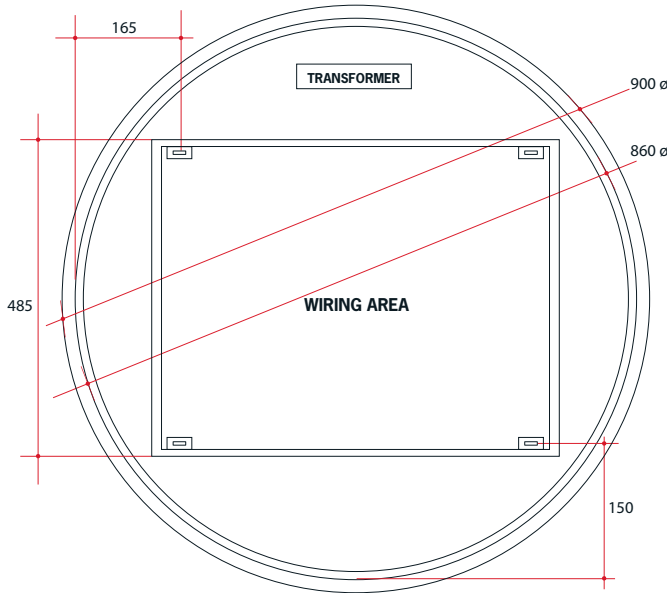

Ablaze Premium Back-lit Mirror
Includes Mirror Demister

Note: All dimensions are in millimetres (mm)

The thickness of the mirror is 5mm, the space between the back of the mirror and the wall due to the wiring is 40mm making total depth 45mm

Stock Code	Light	Size (mm)	Output (W)
RS900C	Cool	900ø x 45	80

Cool LED lighting

No ON/OFF switch on unit

Concealed wiring only

Three years warranty

Demister included

PLEASE NOTE: Mirrors will need to be installed in accordance with the Installation Guide. Ablaze does not take responsibility for incorrect installation of these mirrors. Specifications are for information purposes only. Whilst every effort has been made to ensure the product specifications are accurate, due to continuing product development and improvement, the specifications are subject to change. Specifications can be used to rough in and for timber supports in the wall however, we recommend no holes are drilled without having the product on site or verifying the details with the manufacturer. Thermogroup cannot be held liable or responsible for errors due to updated specifications.