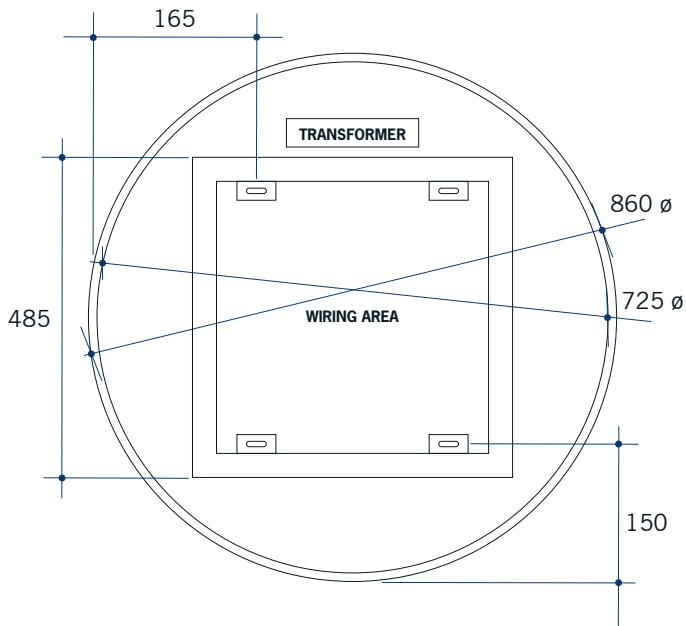

# Ablaze Premium Back-lit Mirrors

Stock Code	Light	Size (mm)	Output (W)
RS900C	Cool	900 ø x D43	80 Watts

**Please note:** Mirrors will need to be installed in accordance with the Installation Guide. Ablaze does not take responsibility for incorrect installation of these mirrors.