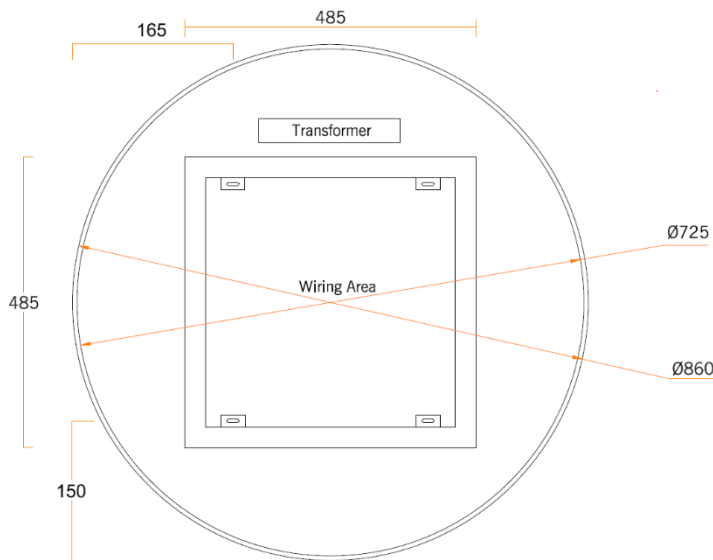

# Ablaze Premium Back-lit Mirrors

Stock Code	Light	Size (mm)	Output (W)
RS900C	Cool	900 ø x D43	79 Watts