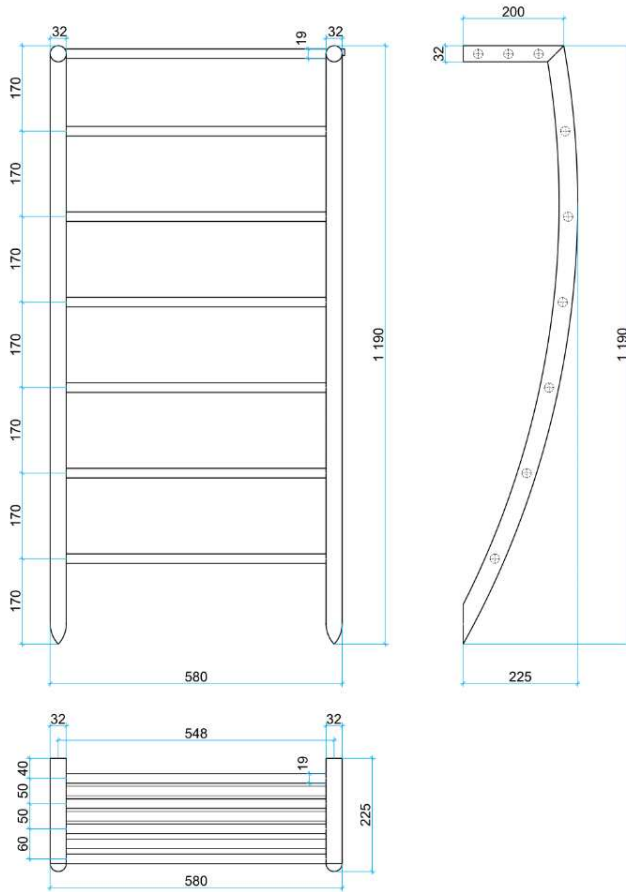

Thermorail Ladder Towel Rails 240V

Electric Heated Towel Rails for use in bathrooms

| Stock Code | Finish | Size (mm) | Output (W) | No. of Bars |
|------------|--------------------------|---------------------|------------|-------------|
| RSH38 | Polished Stainless Steel | W580 x H1190 x D225 | 75 Watts | 6 |

PLEASE NOTE: Specifications are for information purposes only. Whilst every effort has been made to ensure the product specifications are accurate, due to continuing product development and improvement the specifications are subject to change. Specifications can be used to rough in and fit timber supports in the wall however we recommend no holes are drilled without having the product on site or verifying the details with the manufacturer. Thermogroup cannot be held liable or responsible for errors due to updated specifications.