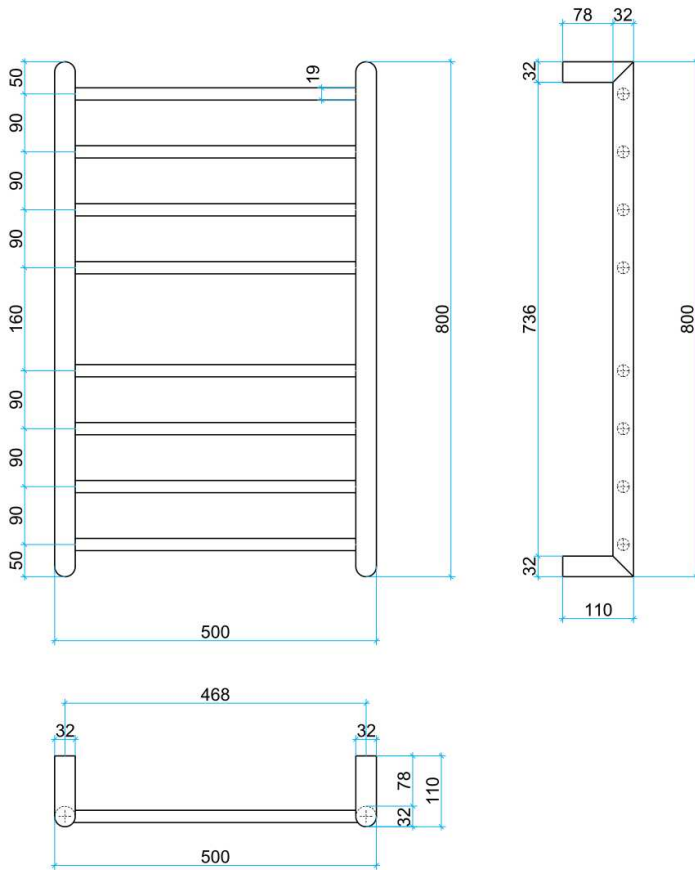

# Thermorail Ladder Towel Rails 240V

Electric Heated Towel Rails for use in bathrooms

Stock Code	Finish	Size (mm)	Output (W)	No. of Bars
RSL24C	Polished Stainless Steel	W500 x H800 x D110	75 Watts	8

**PLEASE NOTE:** Specifications are for information purposes only. Whilst every effort has been made to ensure the product specifications are accurate, due to continuing product development and improvement the specifications are subject to change. Specifications can be used to rough in and fit timber supports in the wall however we recommend no holes are drilled without having the product on site or verifying the details with the manufacturer. Thermogroup cannot be held liable or responsible for errors due to updated specifications.