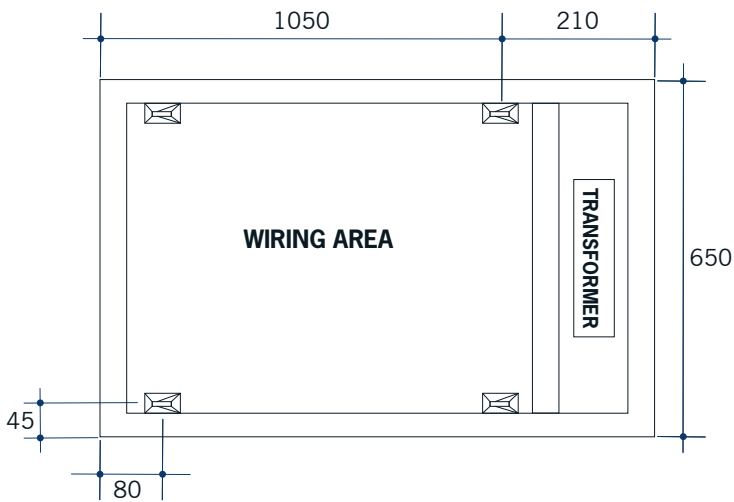

# Ablaze Premium Back-lit Mirrors

Stock Code	Light	Size (mm)	Output (W)
S1200C	Cool	W1200 x H800 x D45	92 Watts

**Please note:** Mirrors will need to be installed in accordance with the Installation Guide. Ablaze does not take responsibility for incorrect installation of these mirrors.