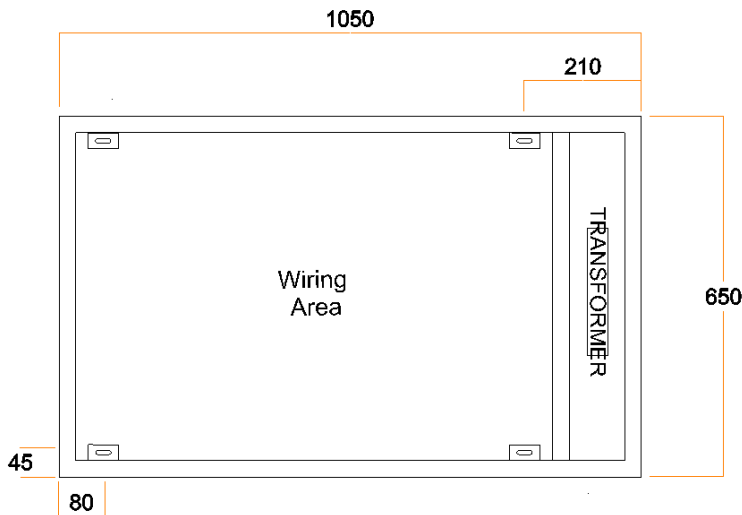

Ablaze Premium Back-lit Mirrors

Stock Code	Light	Size (mm)	Output (W)
S1200C	Cool	W1200 x H800 x D45	18 Watts