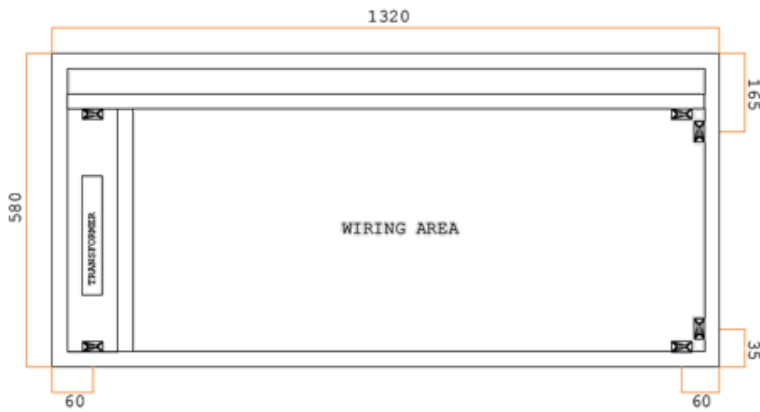

Ablaze Premium Back-lit Mirrors

Stock Code	Light	Size (mm)	Output (W)
S1500C	Cool	W1500 x H800 x D45	115 Watts