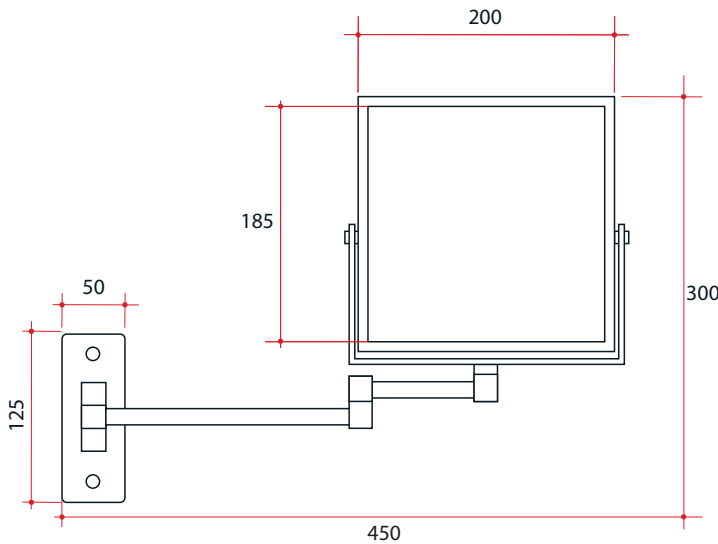

Ablaze Non-Lit Magnifying Mirror

Note: All dimensions are in millimetres (mm)
 Maximum distance from wall - 330mm
 Depth from wall when folded - 30mm
 Total width when folded - 275mm

Stock Code	Mirror Size (mm)	Unit Size (mm)	Finish
S15SMB	185 x 185	W450 x H300	Matt Black

1 & 5x magnification

One year warranty

Double sided

Simple to retrofit

PLEASE NOTE: Specifications are for information purposes only. Whilst every effort has been made to ensure the product specifications are accurate, due to continuing product development and improvement, the specifications are subject to change. Specifications can be used to rough in and for timber supports in the wall however, we recommend no holes are drilled without having the product on site or verifying the details with the manufacturer. Thermogroup cannot be held liable or responsible for errors due to updated specifications.