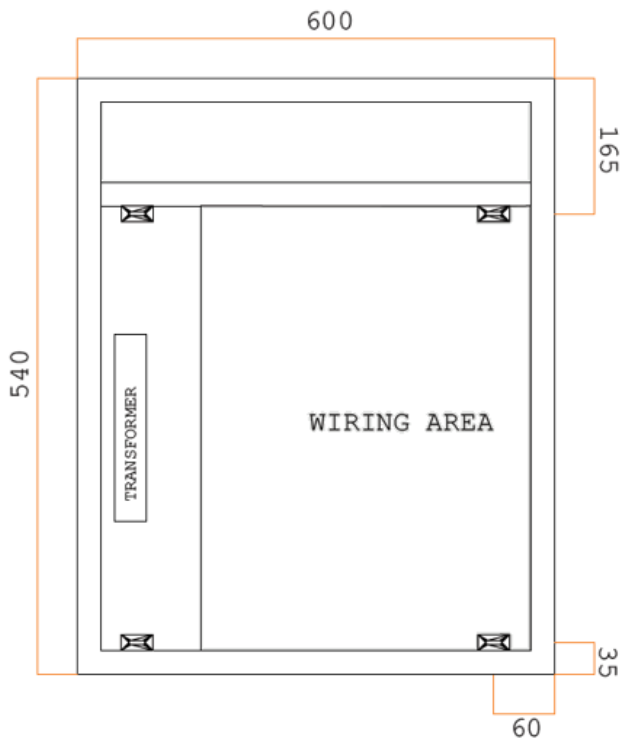

# Ablaze Premium Back-lit Mirrors

Stock Code	Light	Size (mm)	Output (W)
S759C	Cool	W900 x H750 x D45	18 Watts