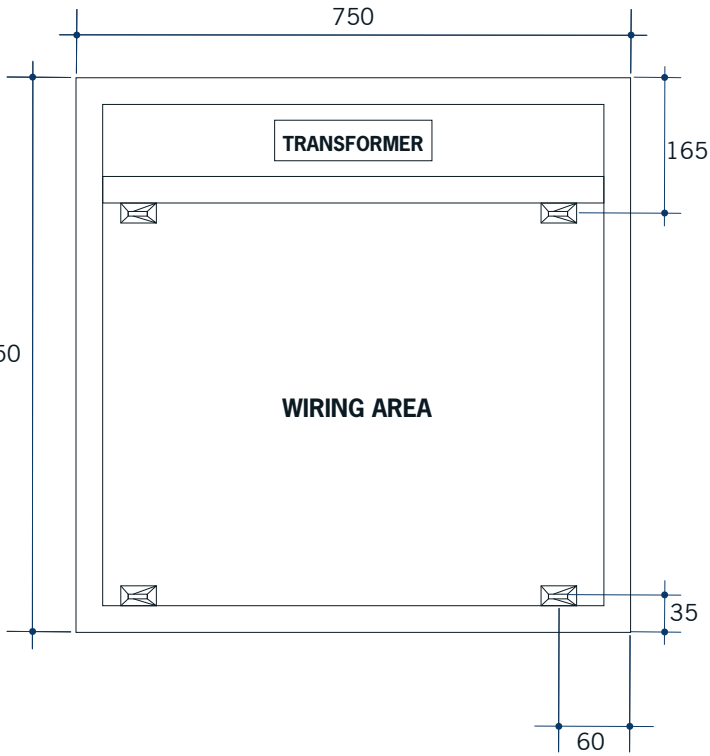

# Ablaze Premium Back-lit Mirrors

Stock Code	Light	Size (mm)	Output (W)
S900C	Cool	W900 x H900 x D45	83 Watts

**Please note:** Mirrors will need to be installed in accordance with the Installation Guide. Ablaze does not take responsibility for incorrect installation of these mirrors.